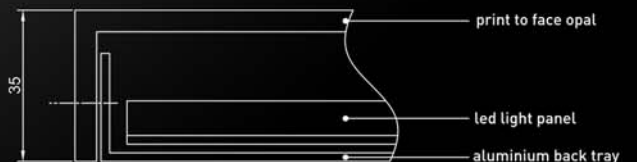

ultra slim

Graphic Printed Direct to Face

At only 35mm depth with full face even illumination right up to the edge of the panel, the frameless LED is ideal for applications where depth is at a premium.

A high resolution UV print direct to the face, illuminated by our energy efficient LED Lightpanel gives you stunning graphics and bright even illumination. With little heat and a life of over 30,000 hours the Frameless LED is ideal for demanding retail environments.