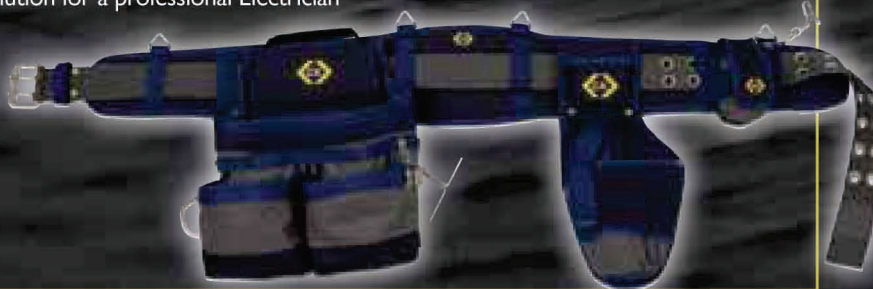

Electrician's Toolbelt Set

The complete solution for a professional Electrician

Includes padded belt,
Electrician's pouch,
drill holster and
mobile phone holder

T1715