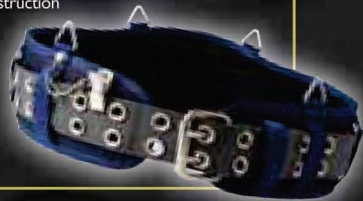

415007

Carl
Kammerling
International

www.carlkammerling.com

designed for professionals

Padded Belt

Padded and contoured for maximum comfort and performance

Fits waist sizes 32 to 42"

Extra wide for comfort and support

Tough heavy duty construction

T1723

Belt Conversion Kit

Convert your belt so it can be used with the new C.K Braces

415002

3 Pocket Pack

Handy storage for small loose items such as screws and cable clips

415005

Braces

Convert your toolbelt into a belt and braces set

415001

Cable Strap

Keep cable close to hand at all times

415006

Hammer Loop

Convenient and rugged hammer loop