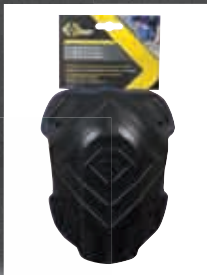

GEL freestyle

APPROVED TO EN14404:2004

Premium quality gel knee pads
compliant to EN14404:2004

T1724-2

Pro-Shell

Professional quality
knee pads

T1725-1

Pro-Foam