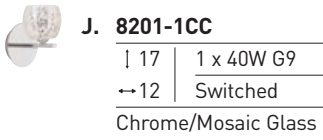

D

D. 4445-5SS		
120	5 x 40W G9	
Length 66cm		
Satin Silver/Satin Glass		

E

| 10cm

F

| 10cm

E. 4431-1		
9	1 x 40W G9	
↔8		
Satin Silver/Satin Glass		

F. 4432-2		
9	2 x 40W G9	
↔21		
Satin Silver/Satin Glass		

| Height ↔ Diameter ↗ Protrusion from wall

16cm

stakkato

9cm

B

A. 4093-3 

140	3 x 60W E27
↔	Length 71cm

Satin Silver/Satin Glass