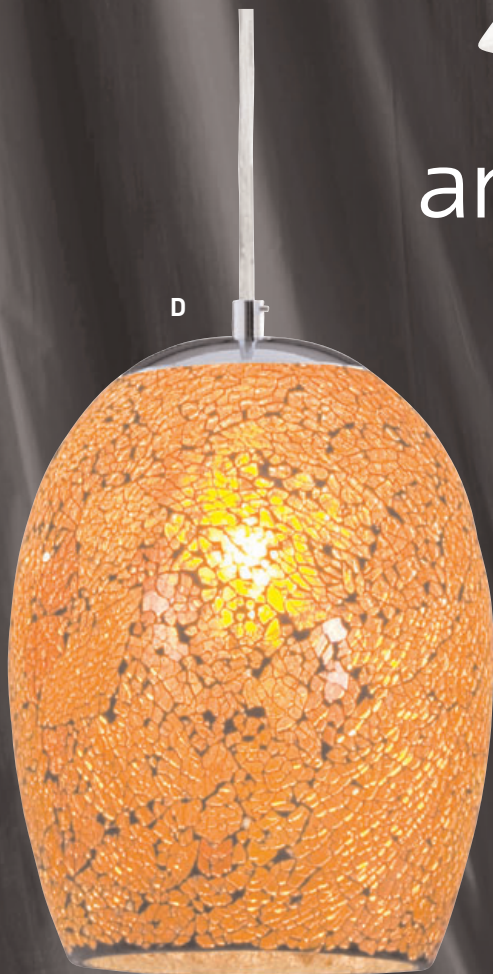

Grey/Wood/
Alabaster Glass
Rise and Fall

B. 1168

↓ 120	1 x 60W E27
↔ 36	

Grey/Satin Silver/
Alabaster Glass
Rise and Fall

C. 1167

↓ 120	1 x 60W E27
↔ 36	

White/Satin Silver/
Satin Glass
Rise and Fall

ariana