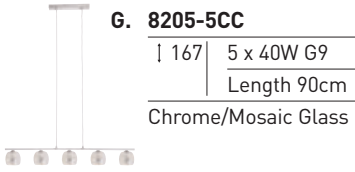

searchlight
Supplement 2010

zamora

A

A. 9447-7CC		
120	7 x 40W G9	
Length 94cm		
Chrome/Black Glass		

B

B. 9445-5CC		
120	5 x 40W G9	
Length 66cm		
Chrome/Black Glass		

C

C. 4447-7SS		
120	7 x 40W G9	
Length 94cm		
Satin Silver/Satin Glass		

D

D. 4445-5SS		
120	5 x 40W G9	
Length 66cm		
Satin Silver/Satin Glass		

E

| 10cm

F

| 10cm

E. 4431-1		
9	1 x 40W G9	
↔8		
Satin Silver/Satin Glass		

F. 4432-2		
9	2 x 40W G9	
↔21		
Satin Silver/Satin Glass		

| Height ↔ Diameter ↗ Protrusion from wall

16cm

stakkato

9cm

B

A. 4093-3 

140	3 x 60W E27
↔	Length 71cm

Satin Silver/Satin Glass