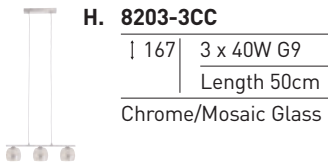

searchlight
Supplement 2010

zamora

A

A. 9447-7CC		
120	7 x 40W G9	
Length 94cm		
Chrome/Black Glass		

B

B. 9445-5CC		
120	5 x 40W G9	
Length 66cm		
Chrome/Black Glass		

C

C. 4447-7SS		
120	7 x 40W G9	
Length 94cm		
Satin Silver/Satin Glass		

D

D. 4445-5SS		
120	5 x 40W G9	
Length 66cm		
Satin Silver/Satin Glass		

E

| 10cm

F

| 10cm

E. 4431-1		
9	1 x 40W G9	
↔8		
Satin Silver/Satin Glass		

F. 4432-2		
9	2 x 40W G9	
↔21		
Satin Silver/Satin Glass		

| Height ↔ Diameter ↗ Protrusion from wall

16cm

stakkato

9cm

B

A. 4093-3 

140	3 x 60W E27
↔	Length 71cm

Satin Silver/Satin Glass