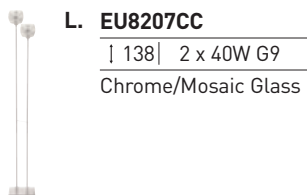

searchlight
Supplement 2010

zamora

A

A. 9447-7CC		
120	7 x 40W G9	
Length 94cm		
Chrome/Black Glass		

B

B. 9445-5CC		
120	5 x 40W G9	
Length 66cm		
Chrome/Black Glass		

C

C. 4447-7SS		
120	7 x 40W G9	
Length 94cm		
Satin Silver/Satin Glass		

D

D. 4445-5SS		
120	5 x 40W G9	
Length 66cm		
Satin Silver/Satin Glass		

E

| 10cm

F

| 10cm

E. 4431-1		
9	1 x 40W G9	
↔8		
Satin Silver/Satin Glass		

F. 4432-2		
9	2 x 40W G9	
↔21		
Satin Silver/Satin Glass		

| Height ↔ Diameter ↗ Protrusion from wall

16cm

stakkato

9cm

B

A. 4093-3 

140	3 x 60W E27
↔	Length 71cm

Satin Silver/Satin Glass