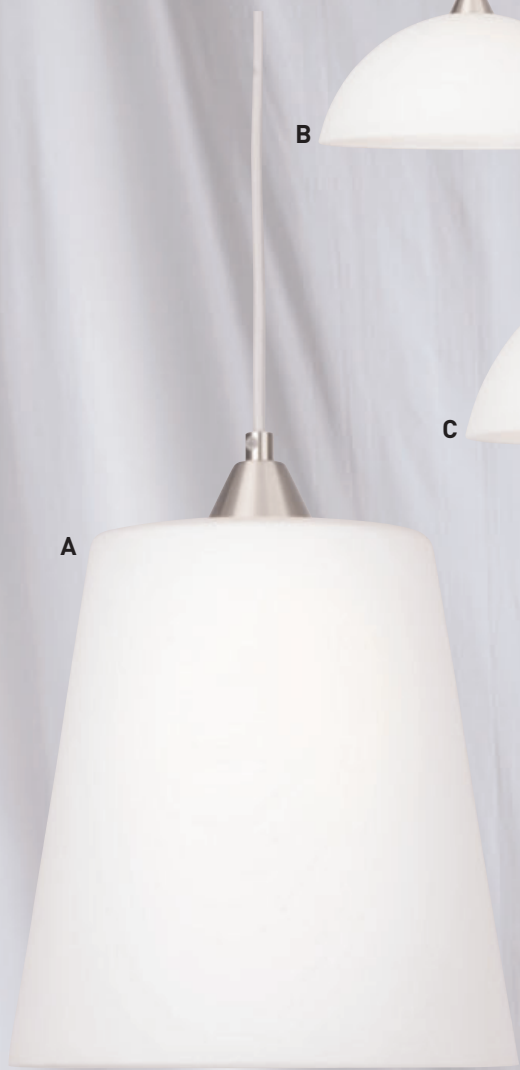

pendants

A

B