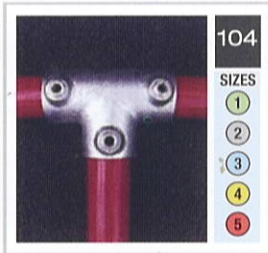

pipeline supplies

Stroud Engineering Supplies Ltd

101

SIZES

- 1
- 2
- 3
- 4
- 5

104

SIZES

- 1
- 2
- 3
- 4
- 5

116

SIZES

- 1
- 2
- 3
- 4
- 5

119

SIZES

- 1
- 2
- 3
- 4
- 5

119

SIZES

SIZES

- 1
- 2
- 3
- 4
- 5

150

SIZES

- 2
- 3
- 4

4° - 10°

152

(232)
SIZES