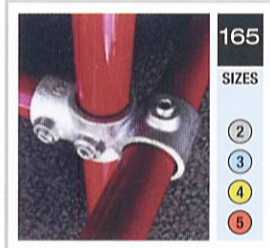

- 2
- 3
- 4

147

SIZES

- 2
- 3
- 4

148

SIZES

- 1
- 2
- 3
- 4
- 5

149

SIZES

- 1
- 2
- 3
- 4
- 5

150

SIZES

- 2
- 3
- 4

4° - 10°

152

(232)
SIZES

- 2
- 3
- 4

4° - 10°

153

(232)
SIZES

- 2
- 3
- 4

*Image shows 2 fittings

GALVANISED TUBE IN LENGTHS OF APPROX 6.5 METRES

GALVANISED BLACKHEART MALLEABLE IRON FITTINGS TO BS6681, GRADE B32-10 WITH GALVANISING TO BE ESN 1461:1999

TABLE OF SIZES		
	TUBE DIA MM O/D	NOMINAL BORE
1	26.9	¾"
2	33.7	1"
3	42.4	1¼"
4	48.4	1½"
5	60.3	2"

pipeline supplies

Stroud Engineering Supplies Ltd
Unit 8 Arbour Place, Arbour Lane,
Knowsley Industrial Park, Liverpool L33 7XG
T: 0151 546 4424 F: 0151 546 3379
web: www.sespipeline.co.uk