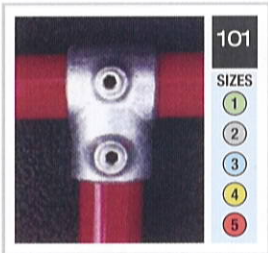

101

SIZES

- 1
- 2
- 3
- 4
- 5