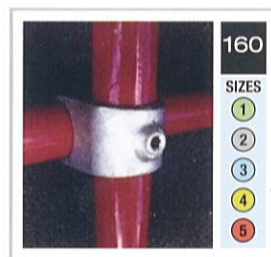

- 2
- 3
- 4

147

SIZES

- 2
- 3
- 4

148

SIZES

- 1
- 2
- 3
- 4
- 5

149

SIZES

- 1
- 2
- 3
- 4
- 5

150

SIZES

- 2
- 3
- 4

4° - 10°

152

(232)
SIZES

- 2
- 3
- 4

4° - 10°

153

(232)
SIZES

- 2
- 3
- 4

*Image shows 2 fittings

GALVANISED TUBE IN LENGTHS OF APPROX 6.5 METRES

GALVANISED BLACKHEART MALLEABLE IRON FITTINGS TO BS6681, GRADE B32-10 WITH GALVANISING TO BE ESN 1461:1999

TABLE OF SIZES		
	TUBE DIA MM O/D	NOMINAL BORE
1	26.9	¾"
2	33.7	1"
3	42.4	1¼"
4	48.4	1½"
5	60.3	2"

pipeline supplies

Stroud Engineering Supplies Ltd
Unit 8 Arbour Place, Arbour Lane,
Knowsley Industrial Park, Liverpool L33 7XG
T: 0151 546 4424 F: 0151 546 3379
web: www.sespipeline.co.uk