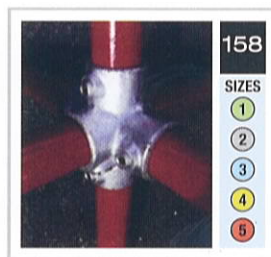

- 2
- 3
- 4

147

SIZES

- 2
- 3
- 4

148

SIZES

- 1
- 2
- 3
- 4
- 5

149

SIZES

- 1
- 2
- 3
- 4
- 5

150

SIZES

- 2
- 3
- 4

4° - 10°

152

(232)
SIZES

- 2
- 3
- 4

4° - 10°

153

(232)
SIZES

- 2
- 3
- 4

*Image shows 2 fittings

GALVANISED TUBE IN LENGTHS OF APPROX 6.5 METRES

GALVANISED BLACKHEART MALLEABLE IRON FITTINGS TO BS6681, GRADE B32-10 WITH GALVANISING TO BE ESN 1461:1999

TABLE OF SIZES		
	TUBE DIA MM O/D	NOMINAL BORE
1	26.9	¾"
2	33.7	1"
3	42.4	1¼"
4	48.4	1½"
5	60.3	2"

pipeline supplies

Stroud Engineering Supplies Ltd
Unit 8 Arbour Place, Arbour Lane,
Knowsley Industrial Park, Liverpool L33 7XG
T: 0151 546 4424 F: 0151 546 3379
web: www.sespipeline.co.uk