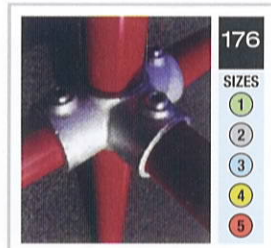

- 2
- 3
- 4

147

SIZES

- 2
- 3
- 4

148

SIZES

- 1
- 2
- 3
- 4
- 5

149

SIZES

- 1
- 2
- 3
- 4
- 5

150

SIZES

- 2
- 3
- 4

4° - 10°

152

(232)
SIZES

- 2
- 3
- 4

4° - 10°

153

(232)
SIZES

- 2
- 3
- 4

*Image shows 2 fittings

GALVANISED TUBE IN LENGTHS OF APPROX 6.5 METRES

GALVANISED BLACKHEART MALLEABLE IRON FITTINGS TO BS6681, GRADE B32-10 WITH GALVANISING TO BE ESN 1461:1999

TABLE OF SIZES		
	TUBE DIA MM O/D	NOMINAL BORE
1	26.9	¾"
2	33.7	1"
3	42.4	1¼"
4	48.4	1½"
5	60.3	2"

pipeline supplies

Stroud Engineering Supplies Ltd
Unit 8 Arbour Place, Arbour Lane,
Knowsley Industrial Park, Liverpool L33 7XG
T: 0151 546 4424 F: 0151 546 3379
web: www.sespipeline.co.uk