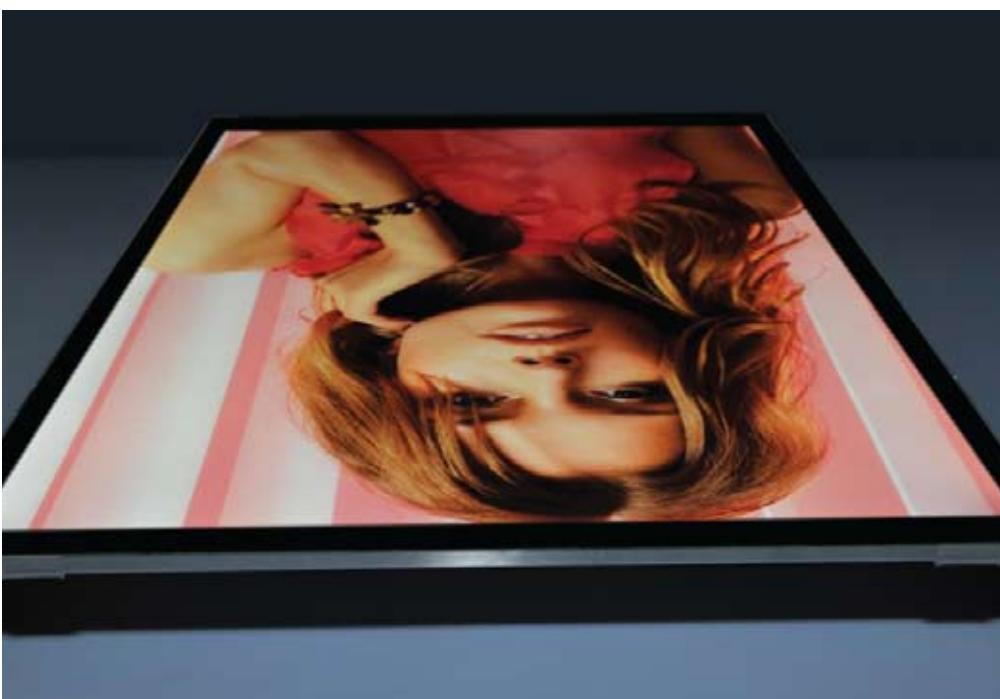

Lightpanel Comparison

Ultra

Suitable Applications

Light Wall
Architectural Lighting
Ultra Bright Light Boxes
Very Large Light Boxes
Interior Design eg. office furniture,
kitchens, reception desks
Suitable for internal or external use
Cool to the touch

Technical Differences

DMX Controllable*
Dimmable*
RGB Colour-changing
White Light 5000K & 6500K
24 Volt System
Maximum Size 3m x 2m

Typical Lightpanel Output

A1	3720 lux
1m x 1m	2190 lux
2m x 1m	2190 lux
3m x 2m	1820 lux

Technic

POS, Retail & Signage
Internal Signage
Back Lighting Retail Counters
/ Light Source
Smaller Light Boxes
Volume Application in Small Sizes
Suitable for internal or external use
Cool to the touch