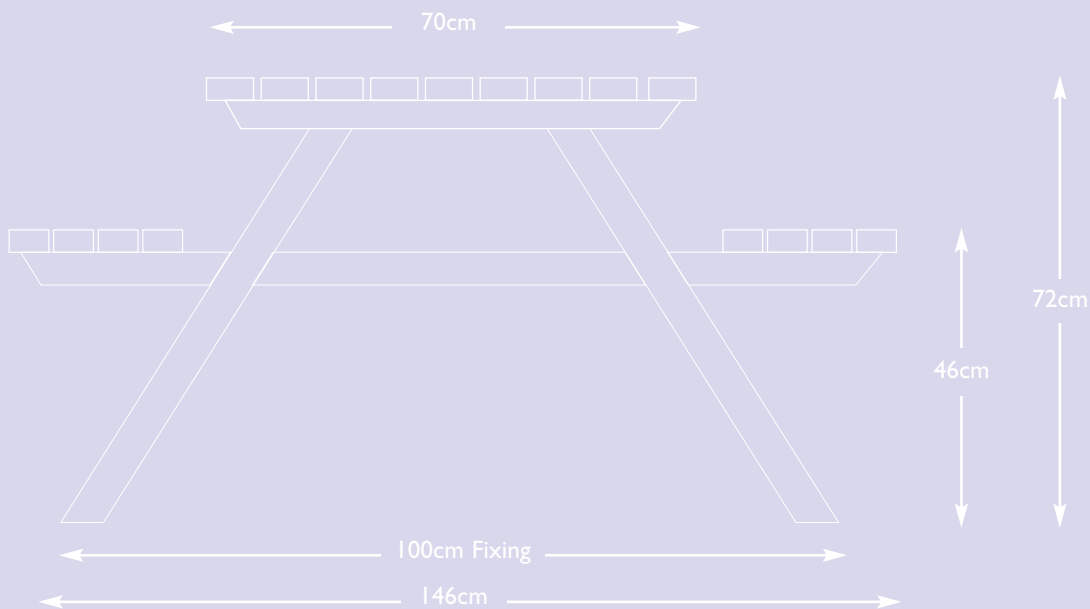

MATERIAL DIMENSIONS

Frame: 6cm x 3cm
Slats: 6cm x 3cm

Kimpton 180cm: 97kg
Kimpton 150cm: 84kg

Variations

These stylish benches are available in a choice of four colours and various coatings.

			
GREEN RAL 6005	BLUE RAL 5017	BLACK RAL 9005	WHITE HIPCA 9910