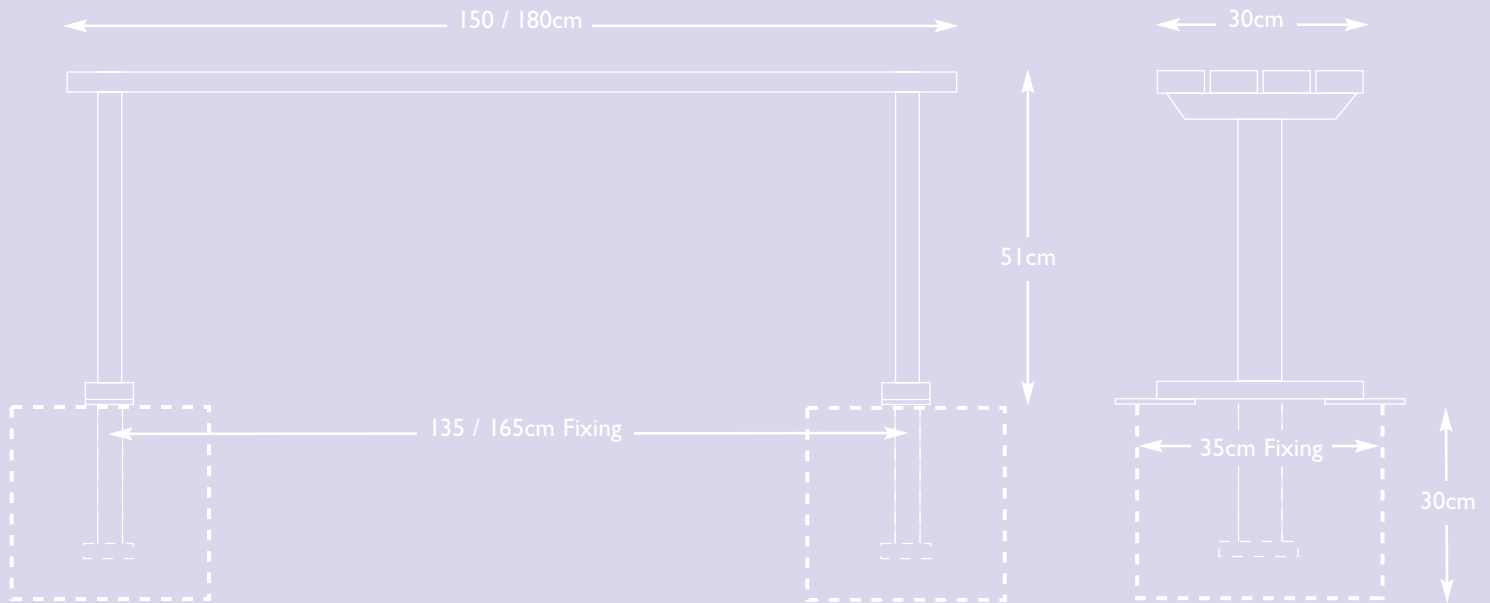

BRANSON
leisure

Colour shown is Black RAL 9005.

Hadham

Dimensions

Key:
T Fixing —————
Post Fixing - - - - -

MATERIAL DIMENSIONS

Main Frame: 8cm x 4cm
Seat Slats 6cm x 3cm

Hadham 150cm: 25kg
Hadham 180cm: 30kg