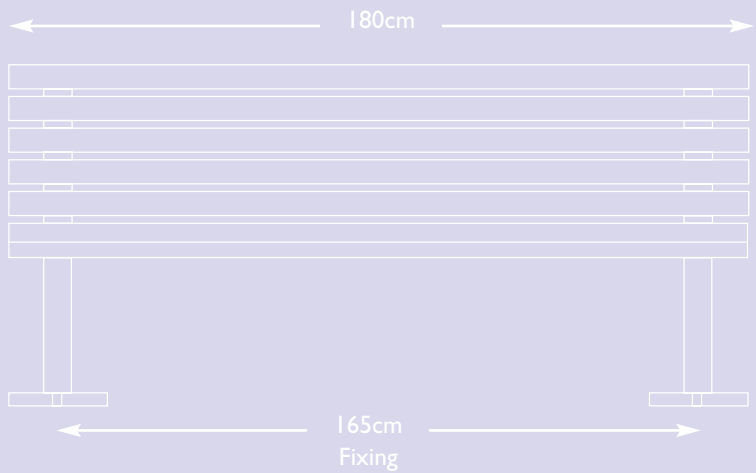

The Greensted standard length is 180cm and is available with or without arms.

Colour shown is Black RAL 9005.

Inscriptions

Engraved stainless steel commemorative plaques are available for the Greensted range.

Greensted

Dimensions

Pedestal Fixing: 66kg
Pedestal Fixing & Arms: 71kg

MATERIAL DIMENSIONS

Foot: 8cm x 4cm
Frame: 4cm x 2cm
Slats: 6cm x 3cm
Arm: 4cm x 1cm

Post Fixing: 66kg
Post Fixing & Arms: 71kg

Variations