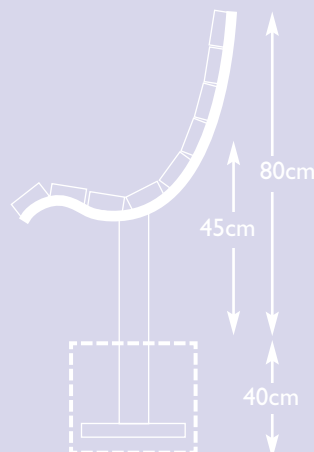

The Greensted standard length is 180cm and is available with or without arms.

Colour shown is Black RAL 9005.

Inscriptions

Engraved stainless steel commemorative plaques are available for the Greensted range.

Greensted

Dimensions

Pedestal Fixing: 66kg
Pedestal Fixing & Arms: 71kg

MATERIAL DIMENSIONS

Foot: 8cm x 4cm
Frame: 4cm x 2cm
Slats: 6cm x 3cm
Arm: 4cm x 1cm

Post Fixing: 66kg
Post Fixing & Arms: 71kg

Variations