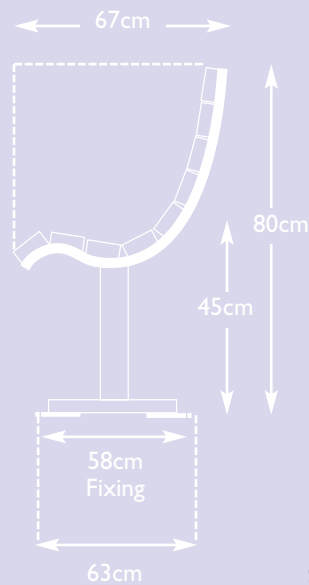

The Greensted standard length is 180cm and is available with or without arms.

Colour shown is Black RAL 9005.

Inscriptions

Engraved stainless steel commemorative plaques are available for the Greensted range.

Greensted

Dimensions

Pedestal Fixing: 66kg
Pedestal Fixing & Arms: 71kg

MATERIAL DIMENSIONS

Foot: 8cm x 4cm
Frame: 4cm x 2cm
Slats: 6cm x 3cm
Arm: 4cm x 1cm

Post Fixing: 66kg
Post Fixing & Arms: 71kg

Variations