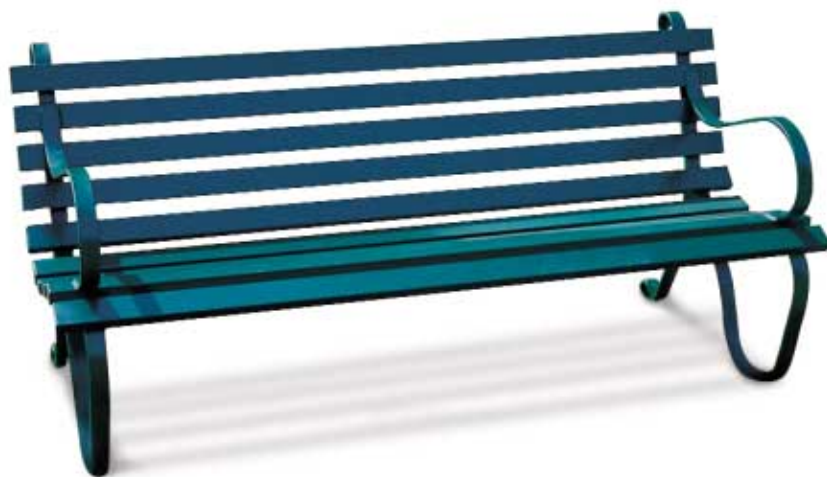

Langford

Outdoor Furniture

Branson Leisure steel furniture is designed not only to be functional and elegant, but is also immensely strong and therefore highly vandal resistant. The 100% steel construction is available with a choice of three finishes:

- Polyester coated
- Galvanised
- Polyester coating on galvanised

The Langford bench has an ergonomic seat and back for maximum comfort. The design uses an attractive decorative scroll effect on the arms and legs to make this equally at home in a park, sports club, street or domestic setting.

The unit is available with or without arms. The Langford standard length is 180cm.

Colour shown is Green RAL 6005.

For coastal regions where a high salt element is present in the atmosphere, a galvanised finish is recommended.

Engraved stainless steel commemorative plaques are available for the Langford range.

Langford

Dimensions

Variations

These stylish benches are available in a choice of four colours and various coatings.

			
GREEN RAL 6005	BLUE RAL 5017	BLACK RAL 9005	WHITE HIPCA 9910