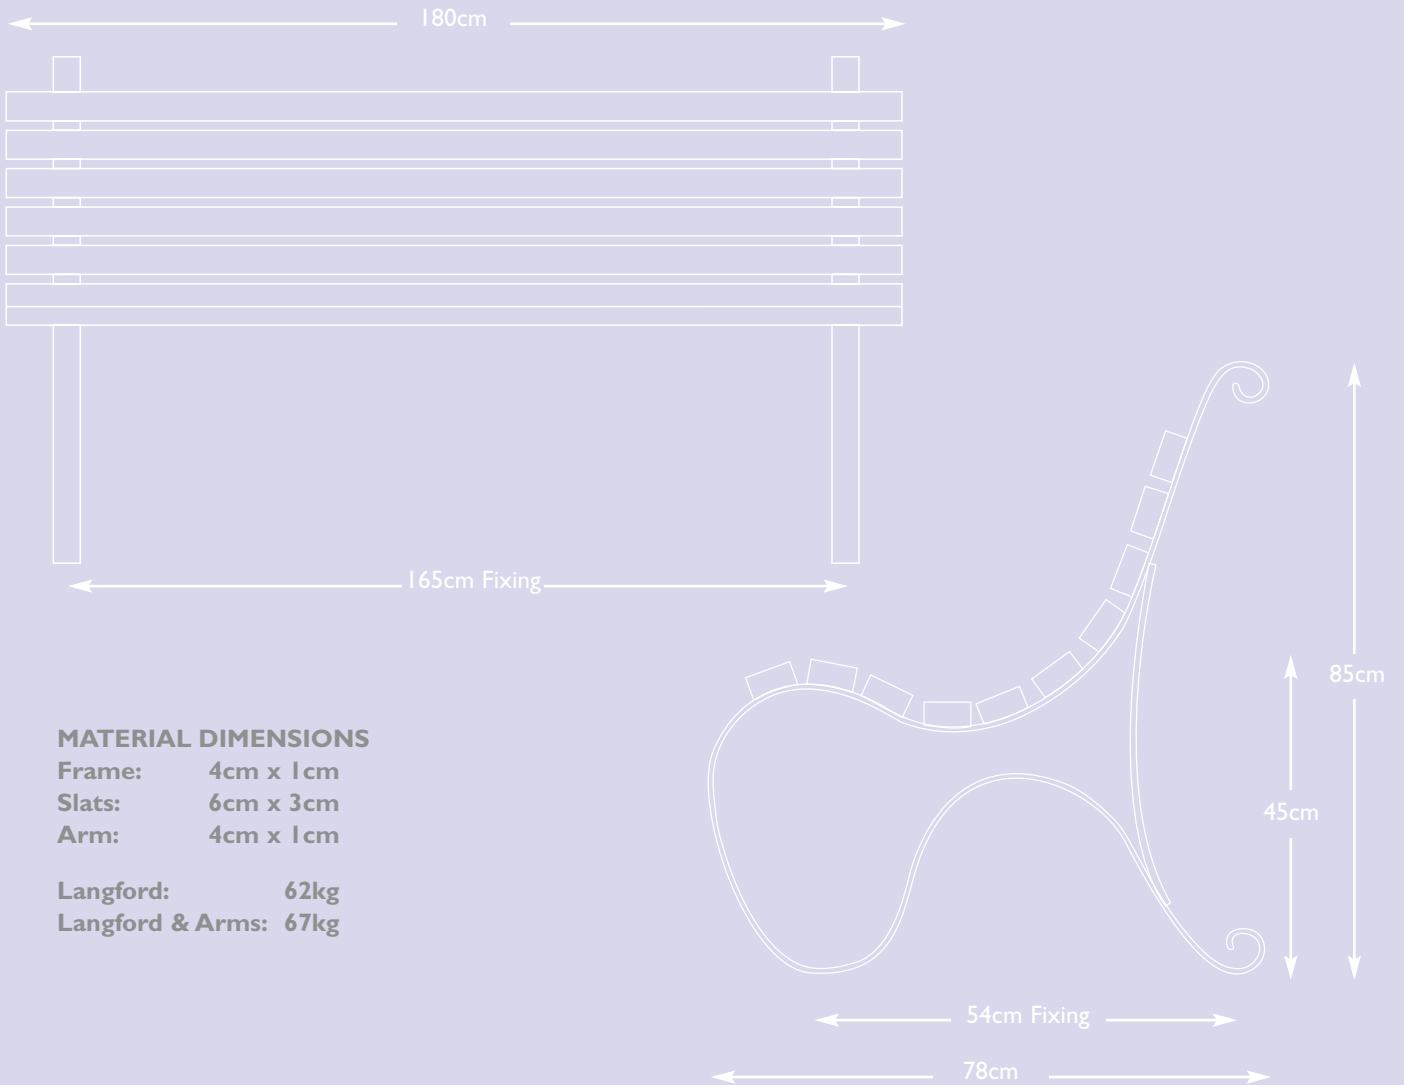

The unit is available with or without arms. The Langford standard length is 180cm.

Colour shown is Green RAL 6005.

For coastal regions where a high salt element is present in the atmosphere, a galvanised finish is recommended.

Engraved stainless steel commemorative plaques are available for the Langford range.

Langford

Dimensions

Variations

These stylish benches are available in a choice of four colours and various coatings.

			
GREEN RAL 6005	BLUE RAL 5017	BLACK RAL 9005	WHITE HIPCA 9910