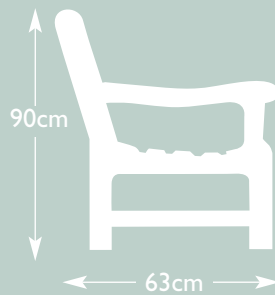

## Outdoor Furniture

The Bramfield 1.8 metre bench offers something a little more ornate than the classic English bench style. The main facing rails, together with the vertical back slats are beautifully shaped to create pleasing aesthetic design features. As with all our furniture the build quality is excellent and the Bramfield is designed to be ideal for both private and public use.

BL/BRAM18 – 1.83m

## Dimensions

BL/BRAM18 – 1.83m

The Bramfield is produced from Iroko (*Chlorophora excelsa*) that is sourced from West Africa. This is a highly durable hardwood with an attractive grain that will withstand our weather all year round.