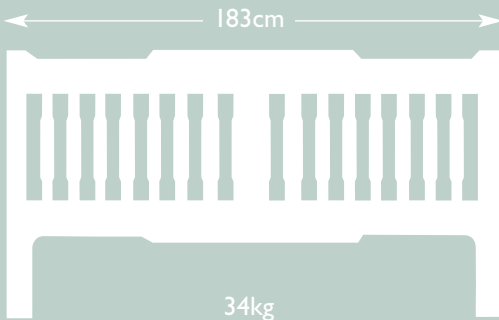

## Outdoor Furniture

The Bramfield 1.8 metre bench offers something a little more ornate than the classic English bench style. The main facing rails, together with the vertical back slats are beautifully shaped to create pleasing aesthetic design features. As with all our furniture the build quality is excellent and the Bramfield is designed to be ideal for both private and public use.

BL/BRAM18 – 1.83m

## Dimensions

BL/BRAM18 – 1.83m

The Bramfield is produced from Iroko (*Chlorophora excelsa*) that is sourced from West Africa. This is a highly durable hardwood with an attractive grain that will withstand our weather all year round.