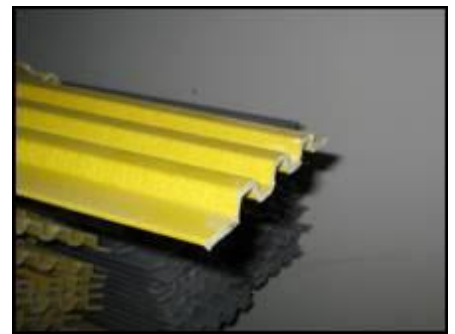

SQUARE SECTION HANDRAIL SYSTEM

HANDRAIL

BOX SECTION

Our square section handrail system has been designed with permanency and high strength in mind. The system is available in yellow or grey from stock. Lengths of GRP pultruded profiles are available for you to create your own structures or alternatively we will be very pleased to quote you for building or installing handrail systems.

MIDRAIL TUBE

KICK PLATE

Our square section handrail system has been tested to BS6399-1 and has achieved a class 1 rating making it suitable for use as a handrail or barrier. The system is made up from four components. Handrail, midrail, square section posts and kick plate. There are also Box Feet available for base fixing.

Box feet for secure fixing

Yellow handrail system

Grey handrail, platform and stairs