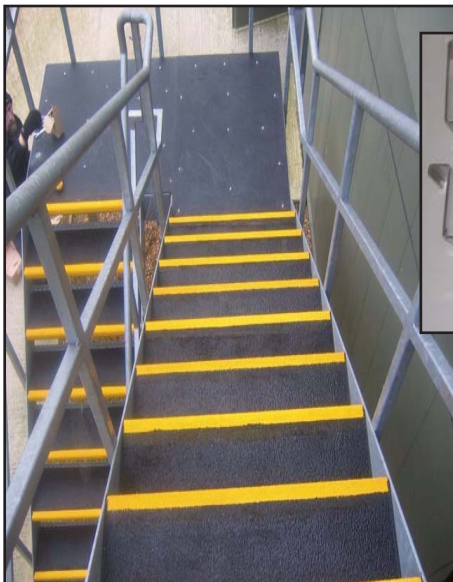

# Installation Examples

These pictures show examples of fibreglass grating installations. Fibreglass grating has the added advantage of quick and easy installation on site.

We stock a wide range of gratings in various depths and colours to cater for any eventuality.

Using our fibreglass structural pultruded profiles, it is possible to build just about any structure on site with ease. This includes platforms, ramps, ladders, walkways, mezzanine flooring etc. We stock a wide range of profiles.

We stock a wide range of safety and access equipment and materials including gratings, pultruded profiles, safety gates, solid plate, covered surface gratings, handrail systems, stainless steel fixings, spill containment drum bunds etc.