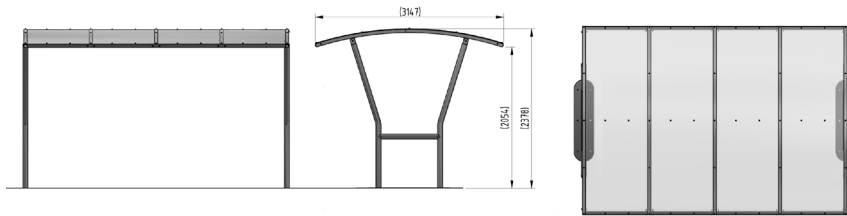

# Harbledown Shelter Galvanised Steel Frame Open - PETG Sheet

The Harbledown shelter is a free-standing, open sided shelter designed for on site assembly, constructed from galvanised mild steel. Complete with a 4mm PETG clear sheet curved roof.

Width of 3m, with lengths from 2m-5m, extension bays can be added to achieve the desired shelter length.

Bolt down as standard.

Part Number	Description	Weight (kg)
138 204 361	Harbledown Shelter 2m	204kg
138 204 351	Harbledown Shelter 3m	246kg
138 204 354	Harbledown Shelter 4m	288kg
138 204 363	Harbledown Shelter 5m	330kg
138 204 362	Harbledown Shelter 2m extension bay	
138 204 352	Harbledown Shelter 3m extension bay	
138 204 355	Harbledown Shelter 4m extension bay	
138 204 364	Harbledown Shelter 5m extension bay	

#### Product details

- Height – 2054mm to clearance, 2378mm overall
- Width – 3147mm overall
- Length – 2m, 3m, 4m, 5m and extensions
- Flange plate - 1224mm x 300mm x 8mm
- Each flange plate requires 8 bolts
- 4mm PETG clear sheet