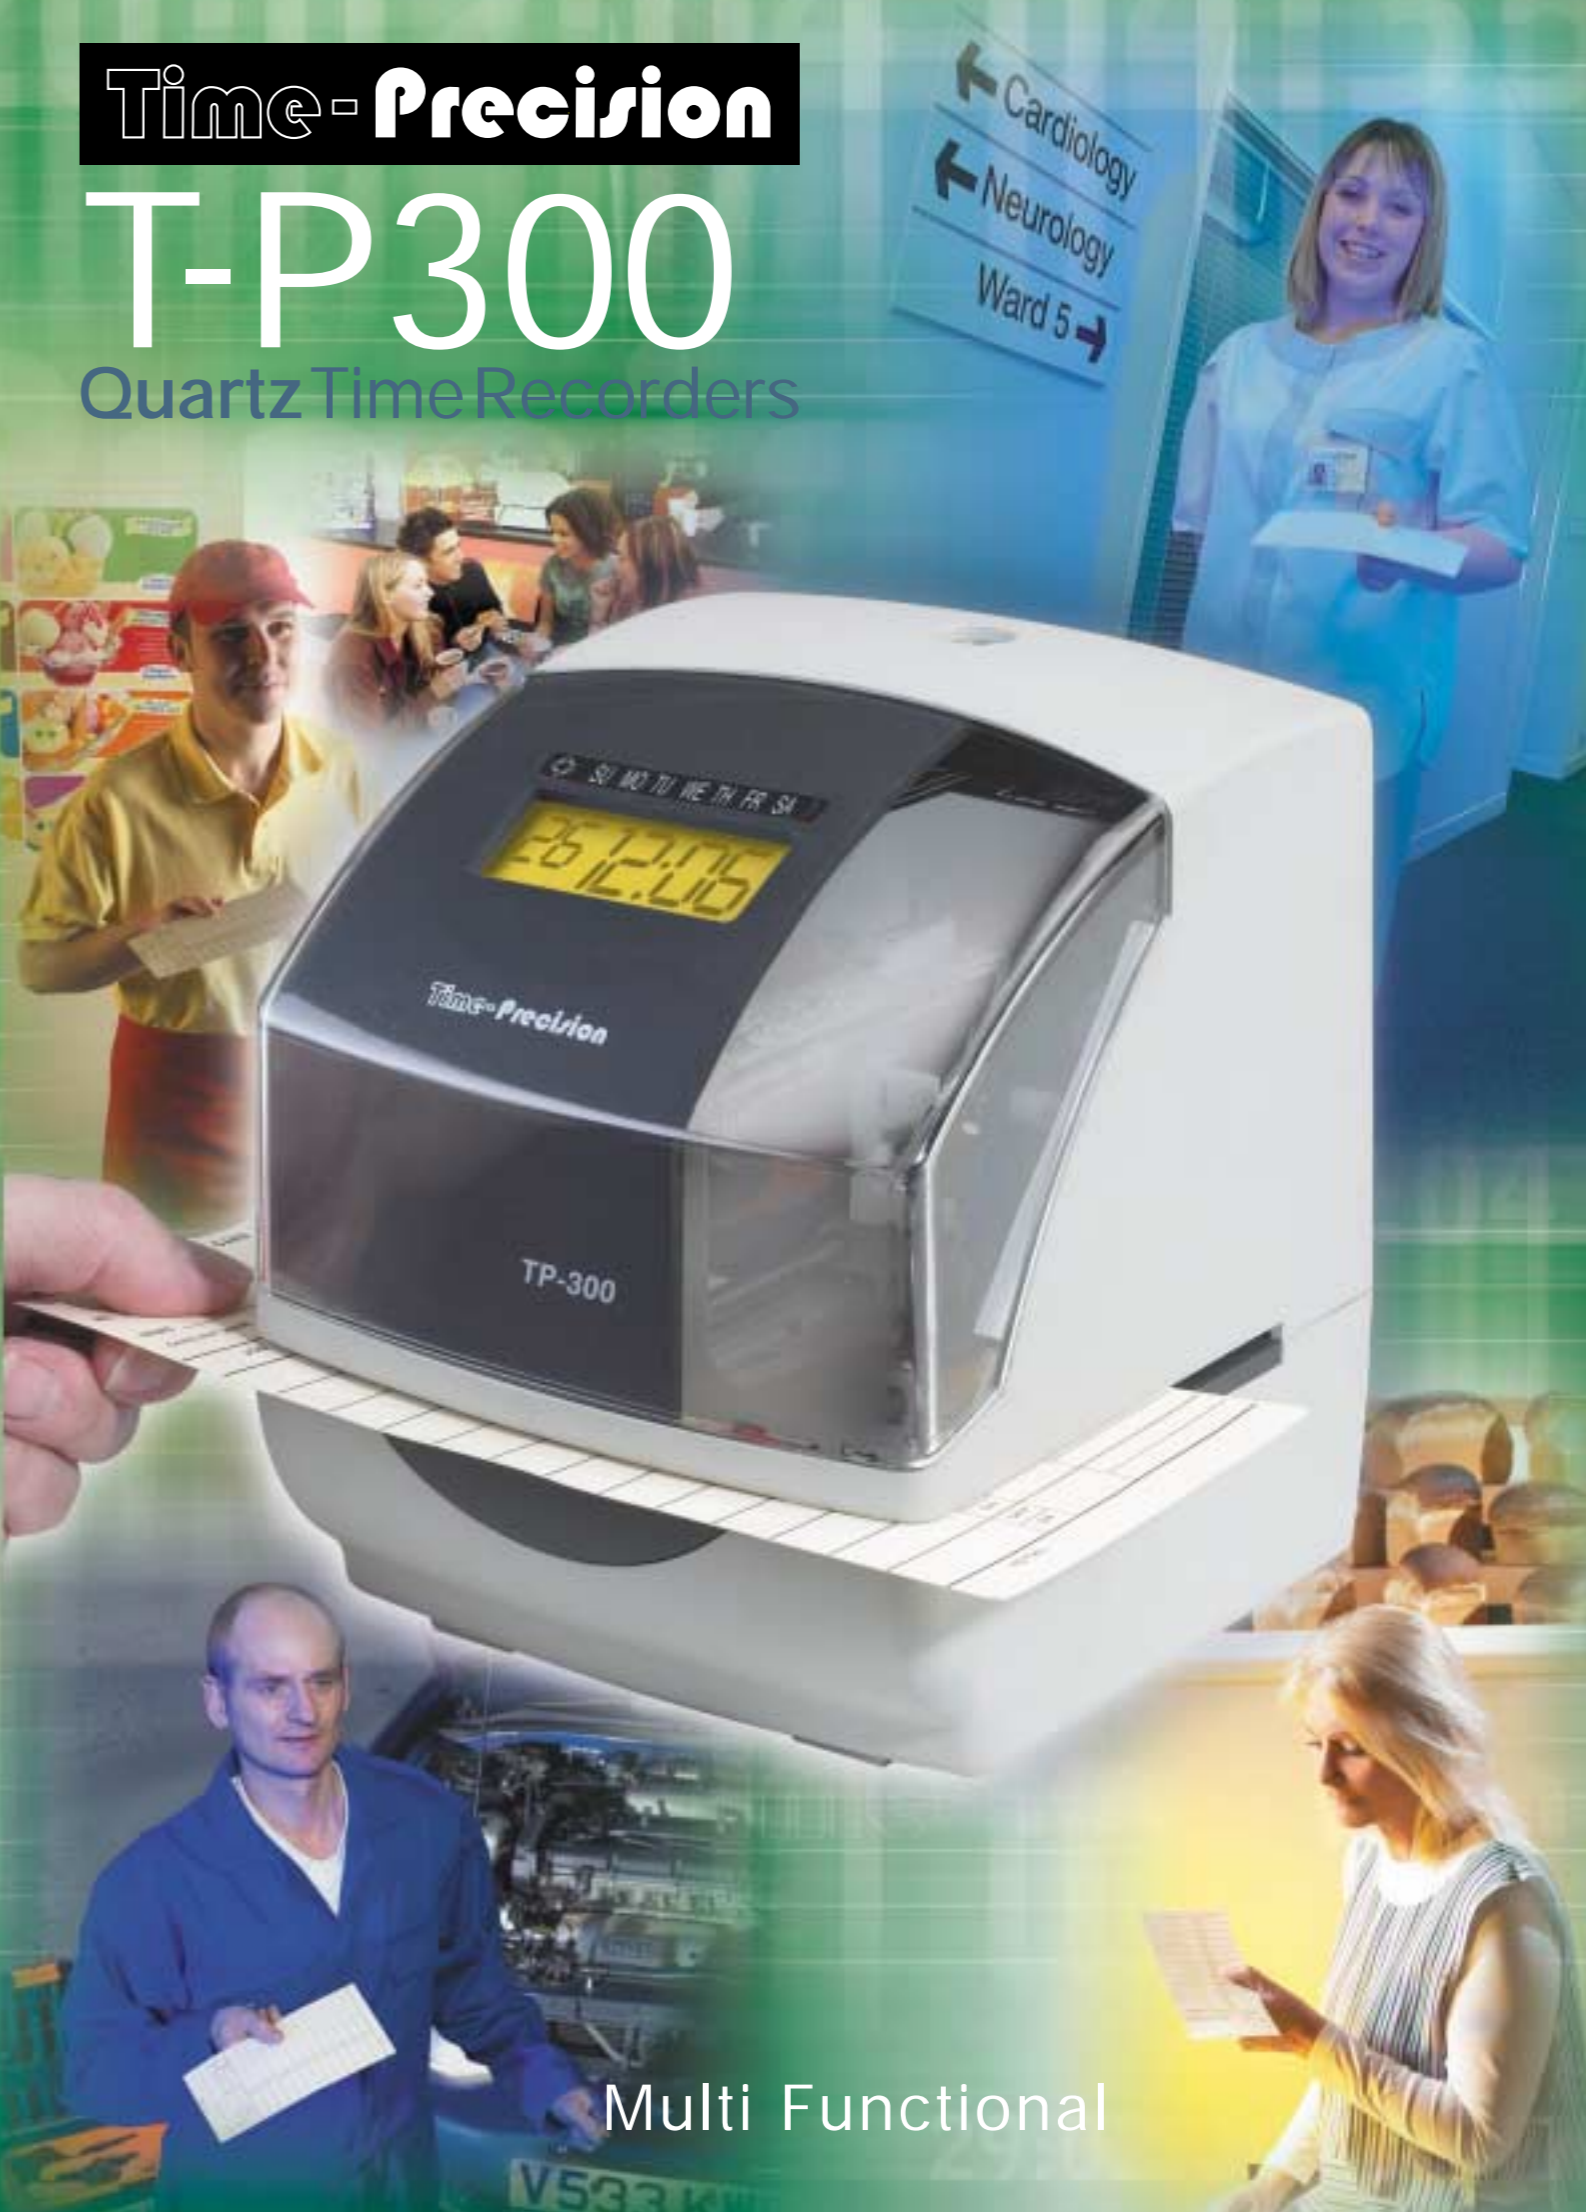

Time-Precision

Specifications

Quartz time keeping for +/- seconds per month.

Power source: AC 120/240V 50/60 HZ.

Dimensions: (W x H x D) 156 x 181 x 177 mm.

Weight: Appox. 1.8kg (4.0lb).

Please contact your local **Time-Precision** distributor:

Designed and Produced by Peach and Thompson Leeds 0113 2760045

Multi Functional

Time-Precision

T-P300

Quartz Time Recorders

This is the most multi-functional time recorder available, having been designed to cater for all business requirements: Time recording, job timing and time, date, numbering along with message printing. Versatile and economical, this recorder prints what you need on what you want!