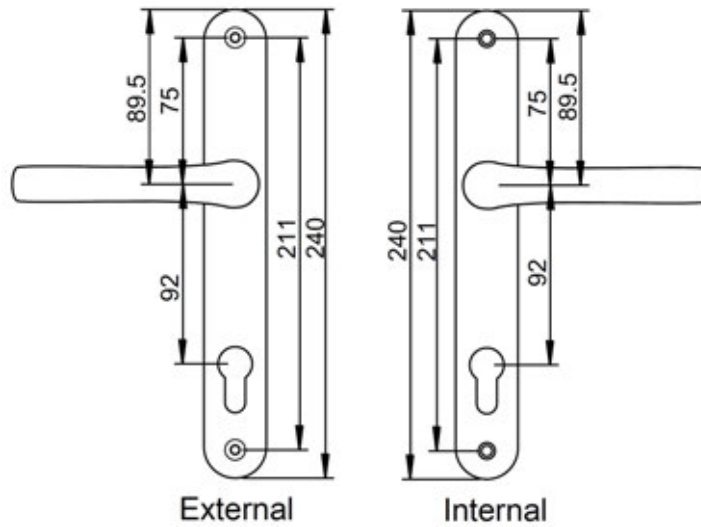

Trinity

Lever/Lever 92mm PZ
Fixings and 8mm
spindle included
Integrated springs

White: 1943-CW
Chrome: 1943-C
Gold: 1943-CG
Black: 1943-CB