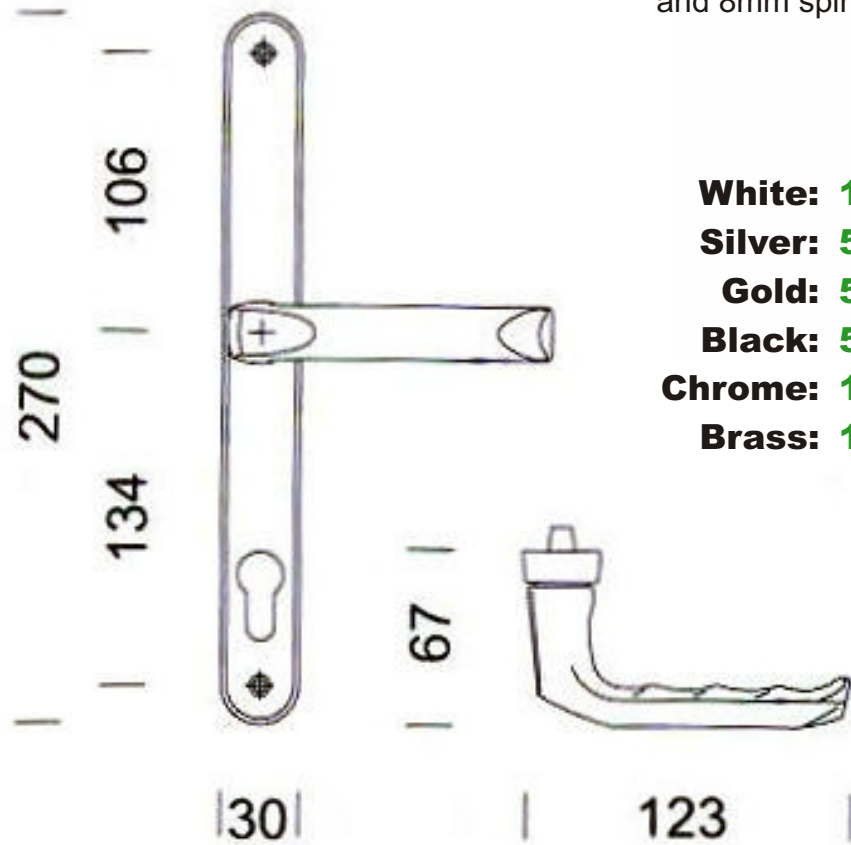

London 113/3620N

Lever/Lever 92mm PZ
Fixings, spring cassettes
and 8mm spindle included

White: 157
Silver: 512
Gold: 512G
Black: 512B
Chrome: 157/PC
Brass: 157/PG