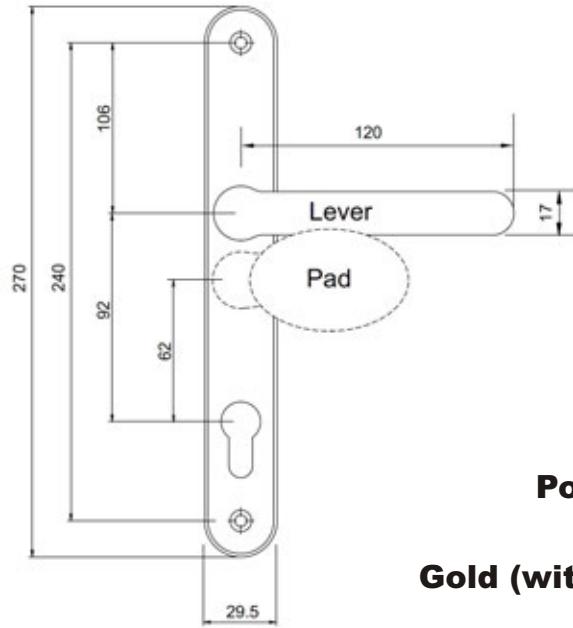

London 3620

Offset Lever/Pad 92/62PZ
M5 fixings, spring cassettes & spindles Included
240mm fixing centres
8mm spindle

White: 173

Silver: 171

Gold: 172

Polished Chrome: 171/PC

Gold (with snib feature): 172/SNIB