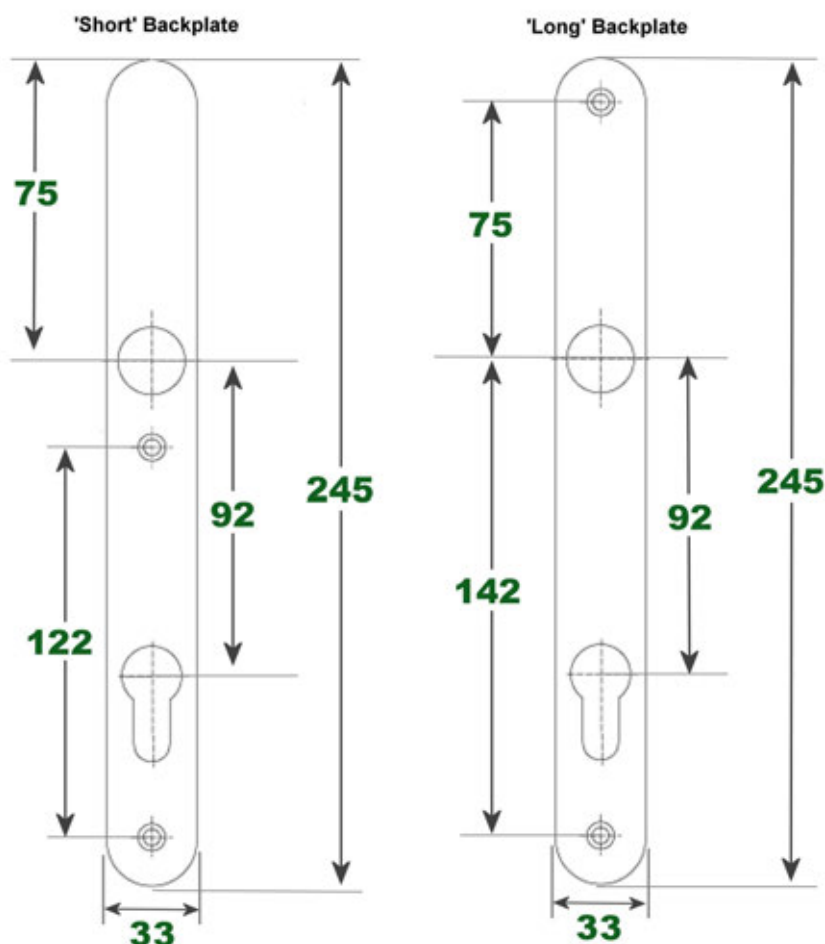

Atlanta (Duraplus)

Lever/Lever 92mm PZ
M5 fixings & 8mm spindle included

Cast aluminium levers
Aluminium sculptured cast backplate
Suitable for domestic & light
commercial applications

10 Year guarantee
Monobloc levers (fixed to backplate)
Supplied with 2 spring cassettes

'Short' Backplate
1530/3831N

White: ATL03

Silver: ATL01

Gold: ATL02

Black: ATL04

Polished Chrome: ATL06

Polished Brass: ATL05