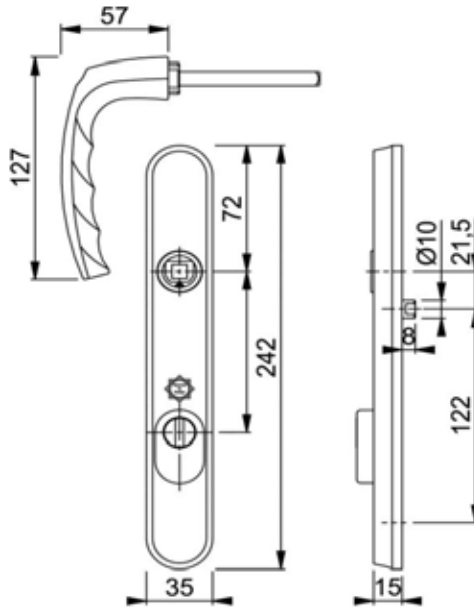

Atlanta Short PAS24

Lever/Lever 92mm PZ
Fixings and spindle kit included

(spindles are non-adjustable and must be ordered in relation to door thickness
44mm, 60mm or 70mm available)

PAS 24 and Secured By Design approved

- **White:** PAS24/3
- **Silver:** PAS24/1
- **Gold:** PAS24/2
- **Black:** PAS24/4
- **Brass:** PAS24/5
- **Chrome:** PAS24/6