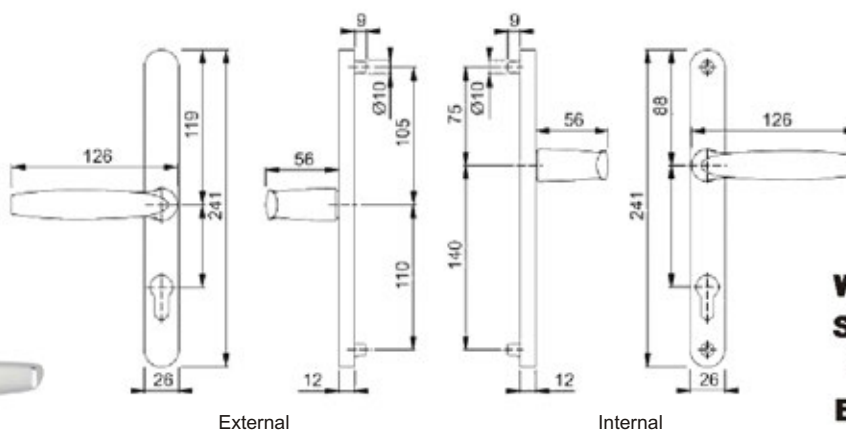

Crimebeater 3623N Offset

Offset Lever/Lever
92 & 62mm PZ sizes

M5 fixings, spring
cassettes and 8mm
spindle included

White: 1205/CB/H8
Silver: 1205/CB/H7
Gold: 1205/CB/H10
Black: 1205/CB/H9
Chrome: 1205/CB/H11
Brass: 1205/CB/H12