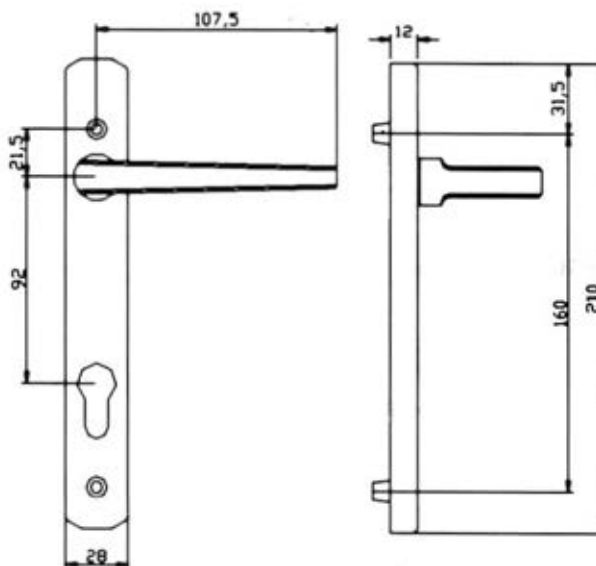

AVW

Lever/Lever 92mm PZ
Unsprung
M5 fixings & 8mm
spindle included

White: 158W
Gold: 158
Black: 158BL