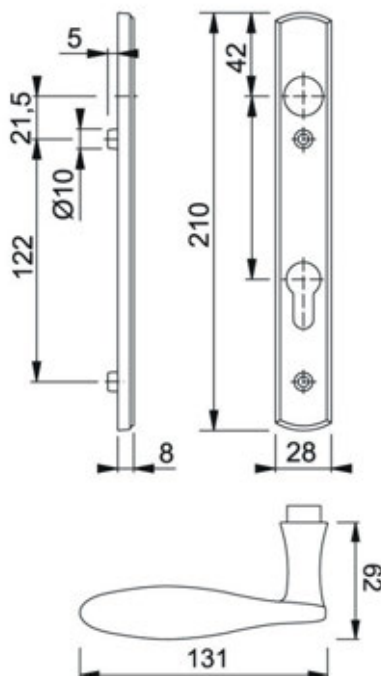

## Lever/Pull Handles

<b>92PZ</b> .....	<b>27</b>
-------------------	-----------

## UK 1138/2600 Oval

Sprung Lever/Lever  
48.5mm PZ

8mm spindle  
To suit Oval profile locks

M4 male & female bolt-on  
fixings, spindle & 3mm  
allen key included

**Silver: H2459085**

## Atlanta 1530/3346

Lever/Lever 92mm PZ  
3 hole fixing  
M5 fixings and 8mm  
spindle included

- White: 149**
- Silver: 150**
- Gold: 1133**
- Black: 149B**

## Munchen M112PL

M200LM Lever/Lever 92mm PZ  
M5 fixings, 8mm spindle & 3mm  
allen key included  
Scrolled lever design

- Polished Brass: 102/92**