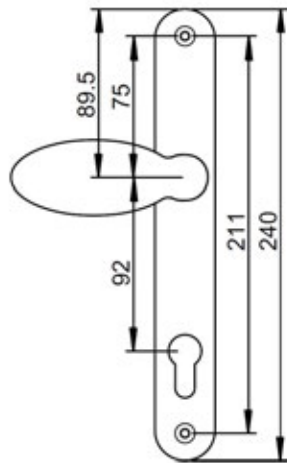

ProLinea Inline 6331

External