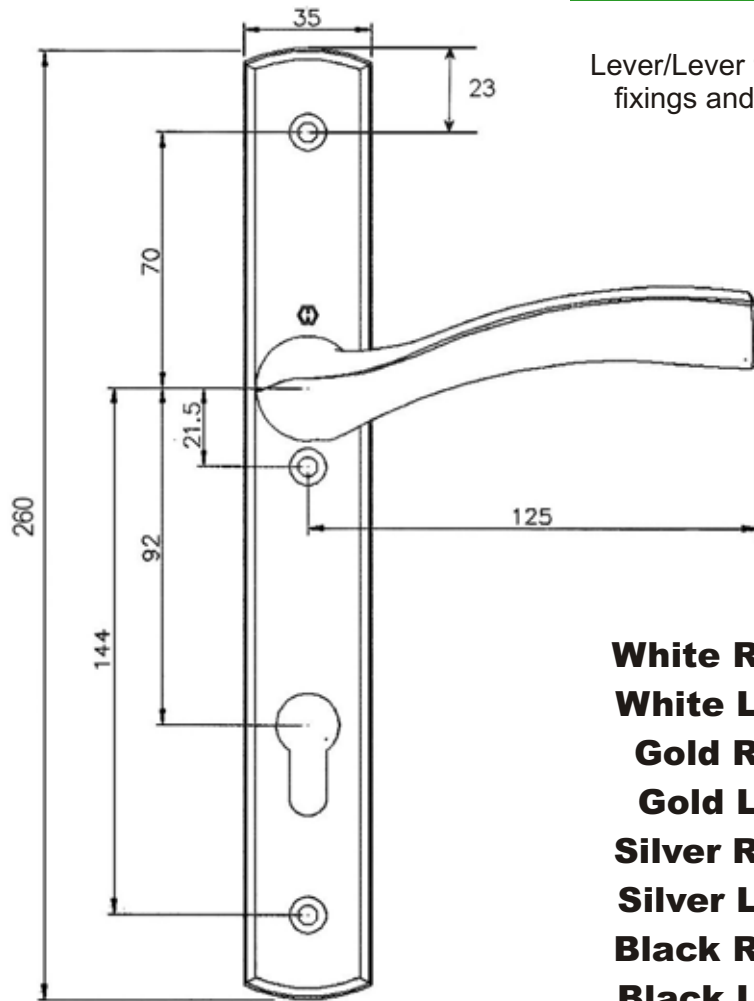

Lever/Lever 92mm PZ M5
fixings and 8mm spindle
Shaped lever
3-Hole fixing
Unsprung

- **White RH: P-1**
- **White LH: P-2**
- **Gold RH: P-5**
- **Gold LH: P-6**
- **Silver RH: P-3**
- **Silver LH: P-4**
- **Black RH: P-13**
- **Black LH: P-14**