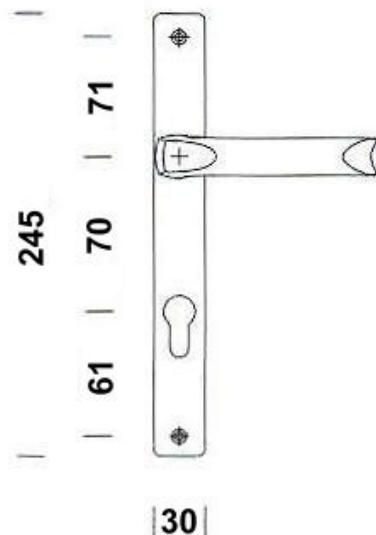

Frankfurt 117L/2246

Lever/Lever 70mm PZ
Unsprung
M5 fixings & 7mm
spindle included

White: 152
Silver: 513
Gold: 1134
Black: 152B