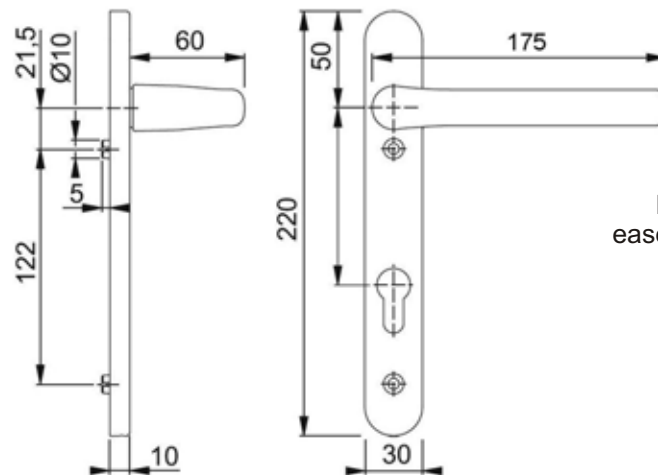

Paris Extended Lever 137/3337

Lever/Lever 92mm PZ
M5 fixings and 8mm spindle

Unsprung
Stainless steel backplate

Extended levers offer increased
ease of use for the elderly or infirm.

White: 2147W
Silver: 2147S
Gold: 2147G
Black: 2147B