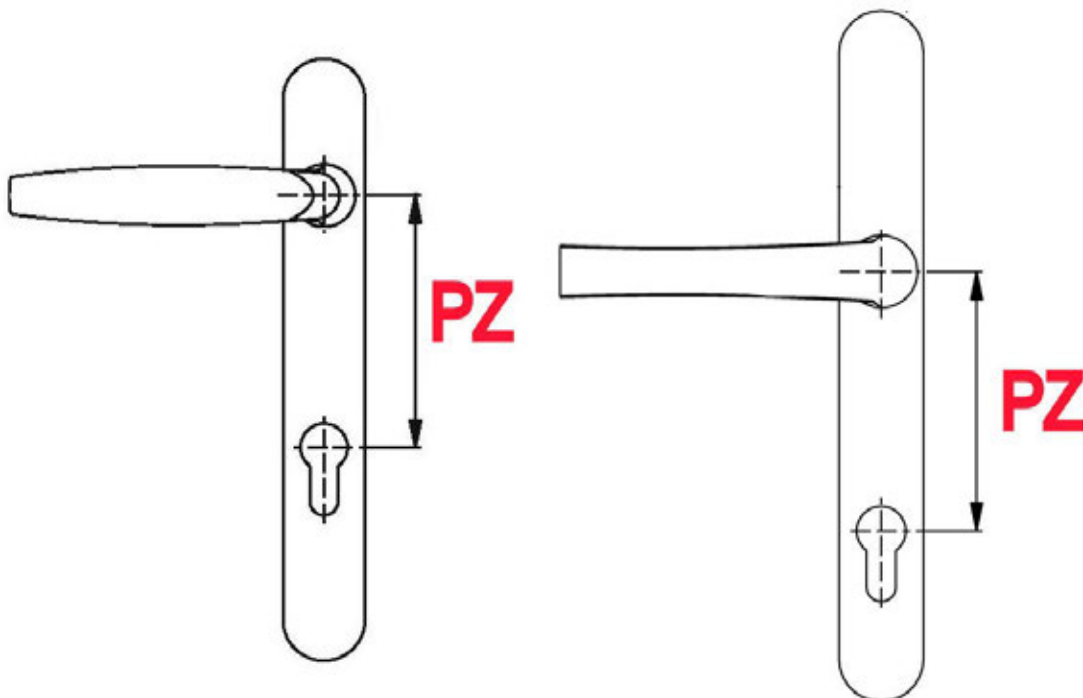

Each section is also organised into 'PZ' size. The PZ is the distance between the spindle hole and the circular part of the cylinder hole. Some handle sets have offset levers and the external lever can be of a smaller PZ size than the internal lever.

If this is the case then be sure to measure both PZ sizes.