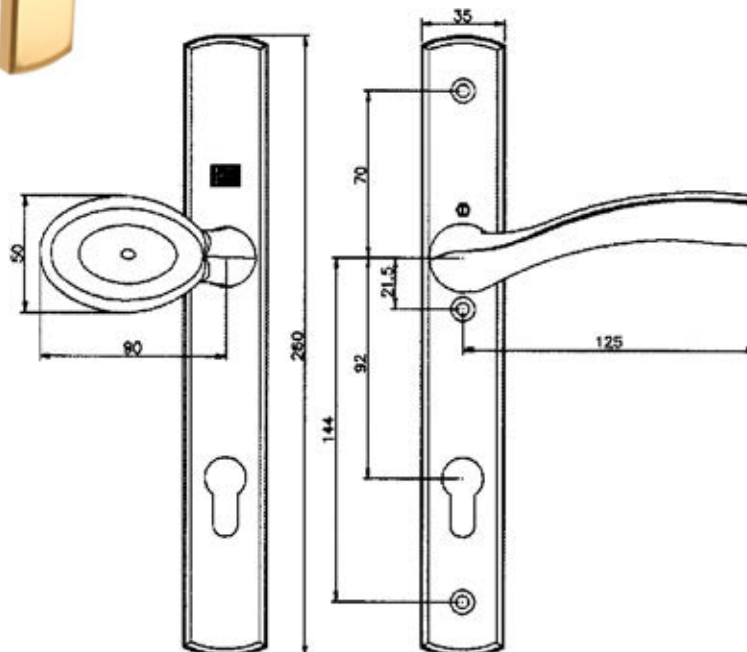

Palladio XL 3816

Inline Lever/Pad 92PZ
Fixings & Spindles Included
3 hole fixing
Unsprung
8mm spindle

- **White RH:** P-7
- **White LH:** P-8
- **Silver RH:** P-9
- **Silver LH:** P-10
- **Gold RH:** P-11
- **Gold LH:** P-12
- **Black RH:** P-19
- **Black LH:** P-20

Right Hand illustrated