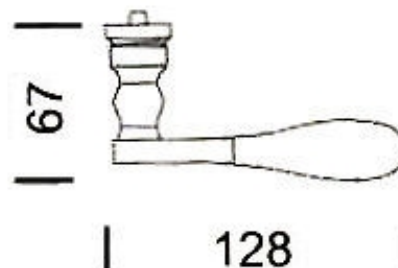

## Atlanta 1530/3346

Lever/Lever 92mm PZ  
3 hole fixing  
M5 fixings and 8mm  
spindle included

- White: 149**
- Silver: 150**
- Gold: 1133**
- Black: 149B**

## Munchen M112PL

M200LM Lever/Lever 92mm PZ  
M5 fixings, 8mm spindle & 3mm  
allen key included  
Scrolled lever design

- Polished Brass: 102/92**