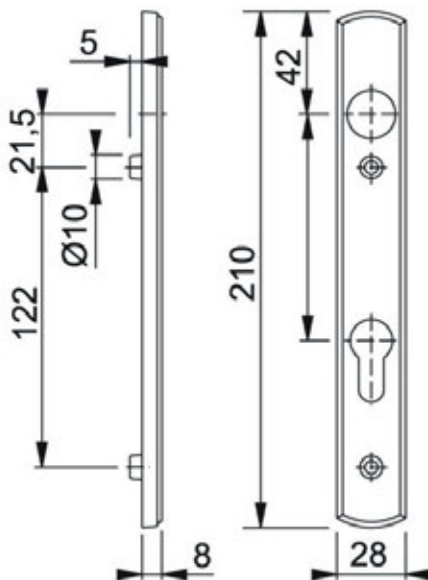

Atlanta 1530/3346

Lever/Lever 92mm PZ
3 hole fixing
M5 fixings and 8mm
spindle included

- **White: 149**
- **Silver: 150**
- **Gold: 1133**
- **Black: 149B**

Munchen M112PL

M200LM Lever/Lever 92mm PZ
M5 fixings, 8mm spindle & 3mm
allen key included
Scrolled lever design

- **Polished Brass: 102/92**

Munchen Resista M112PL

M200LM Lever/Lever 92mm PZ
Fixings and 8mm spindle included
Scrolled lever design

'Resista' 10yr surface guarantee against
corrosion and tarnishes.

- **Brass Left Hand: MRBL**
- **Brass Right Hand: MRBR**
- **Chrome Left Hand: MRCL**
- **Chrome Right Hand: MRCR**