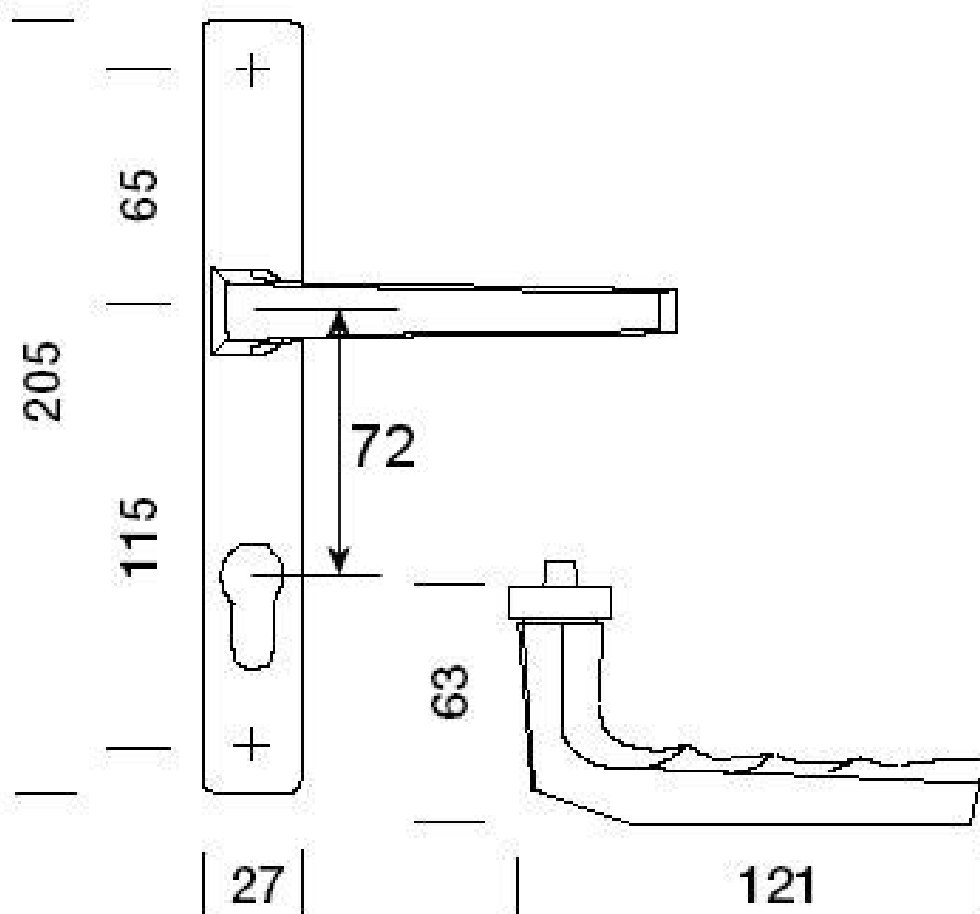

White: 1109

Silver: 1107

Gold: 1108