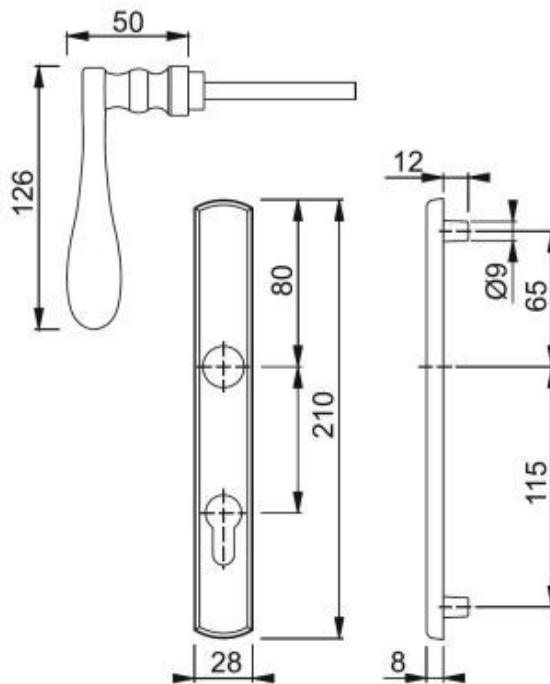

Munich M112PL

Lever/Lever 'M200LM'
70mm PZ unsprung

M4 fixings, 7mm spindle,
FX1 grub screw & 3mm
allen key included

Polished Brass: 102/70