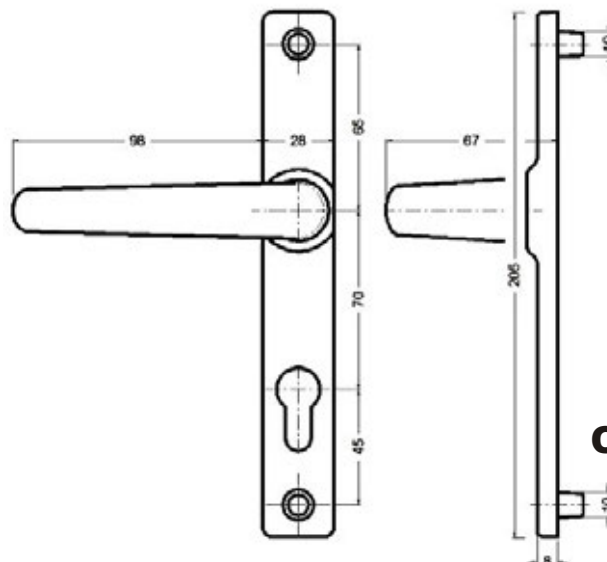

Technique

Lever/Lever
70mm PZ
Sprung
M5 fixings & 7mm
spindle included

White: 3038W
Chrome: 3038C
Gold: 3038G