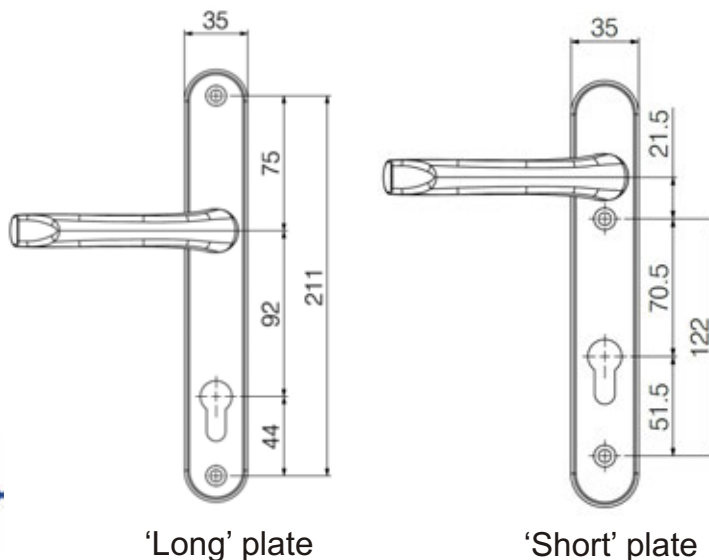

'Long' plate

'Short' plate

Pro Secure

Lever/Lever 92mm PZ
M5 fixings and 8mm
spindle included
Sprung levers

PAS 24 and Secured
By Design approved

**Available by
special request
Please contact
the sales team**