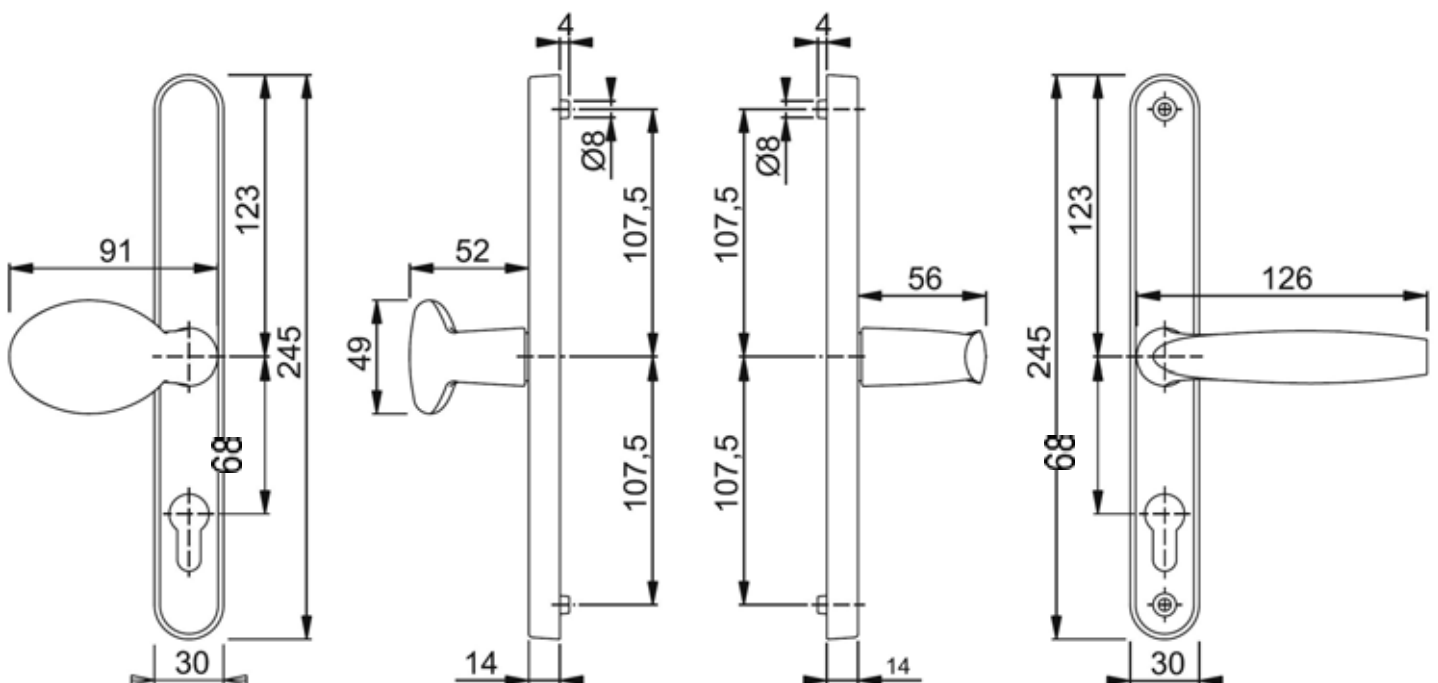

## Atlanta Short 3831N

Inline Lever/Pad 92PZ

122mm fixing centres  
M5 Fixings, 8mm spindle & Spring cassettes included

- White:** ATL09
- Silver:** ATL07
- Gold:** ATL08
- Black:** ATL10
- Polished Brass:** ATL11
- Polished Chrome:** ATL12