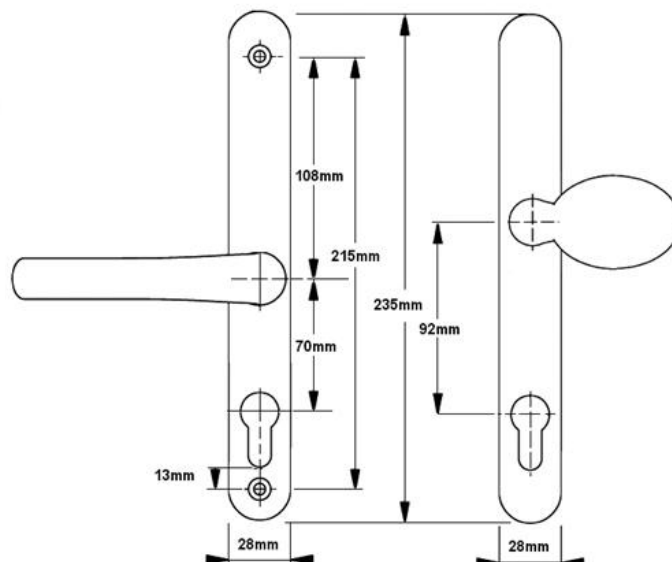

Cego (Old Style) 70/92

Offset Lever/Pad 92/70PZ
(Pad is higher to suit old style Cego door locks)

Fixings, springs & 8mm spindle Included

White: 1197/LP/W