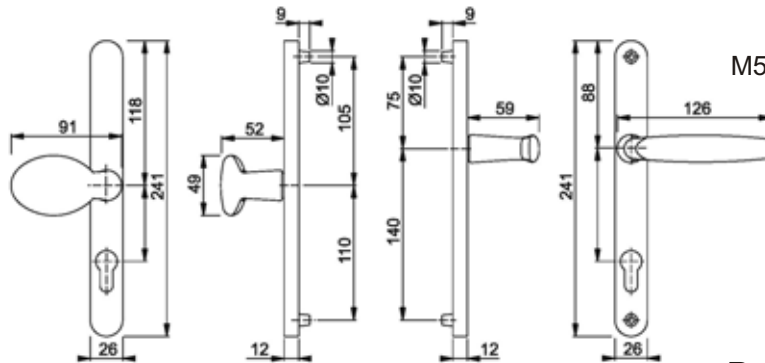

## London 3620

Offset Lever/Pad 92/62PZ  
M5 fixings, spring cassettes & spindles Included  
240mm fixing centres  
8mm spindle

**White: 173**

**Silver: 171**

**Gold: 172**

**Polished Chrome: 171/PC**

**Gold (with snib feature): 172/SNIB**