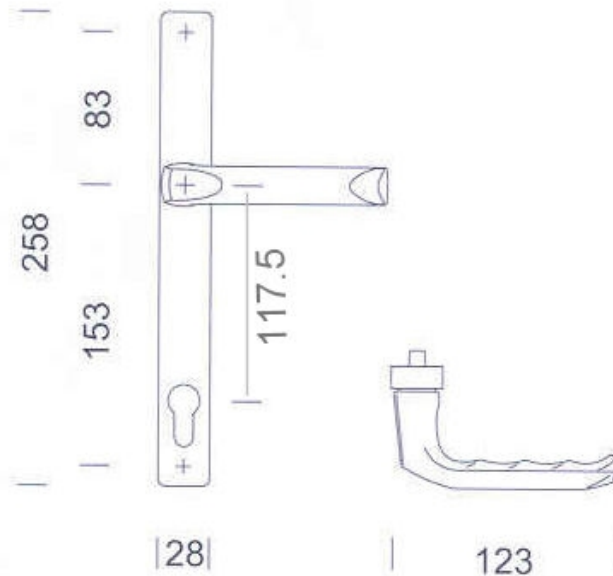

## Arizona 95

Atlanta M3640N

Lever/Lever 95mm PZ

M5 fixings, spring cassettes and 8mm spindle included

**White:** 1384A

**Chrome:** 1385CA

**Gold:** 1385A