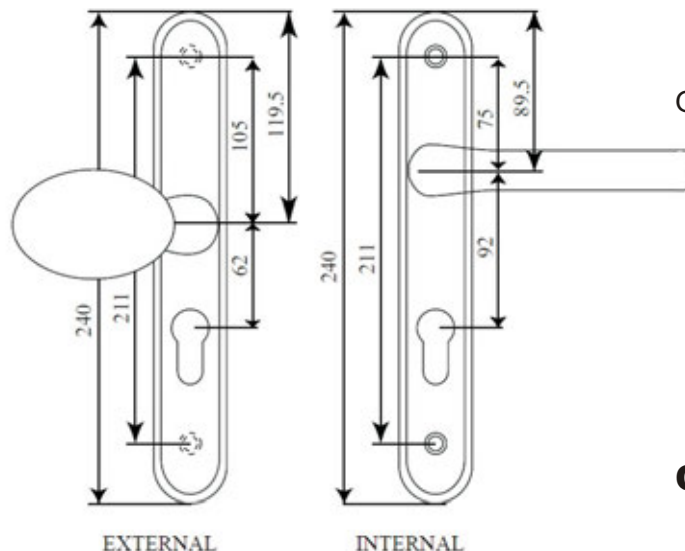

Pro Line

Offset Lever/Pad 92/62PZ
M5 fixings & Spindles Included
Integrated springs
8mm spindle

White: 1944-WH

Brass: 1944-BR

Chrome: 1944-C