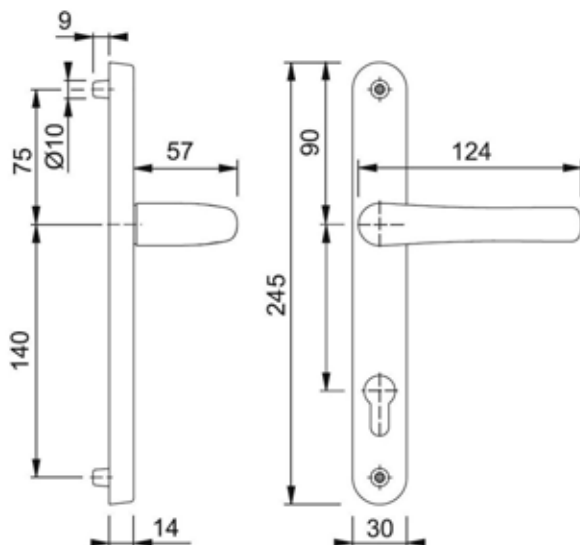

Tokyo Resista M3841N

Lever/Lever 92mm PZ
M5 fixings, 8mm spindle & spring
cassettes included

'Resista' 10yr surface guarantee
against corrosion and tarnishing.

Polished Brass: RTB-245
Polished Chrome: RTC-245