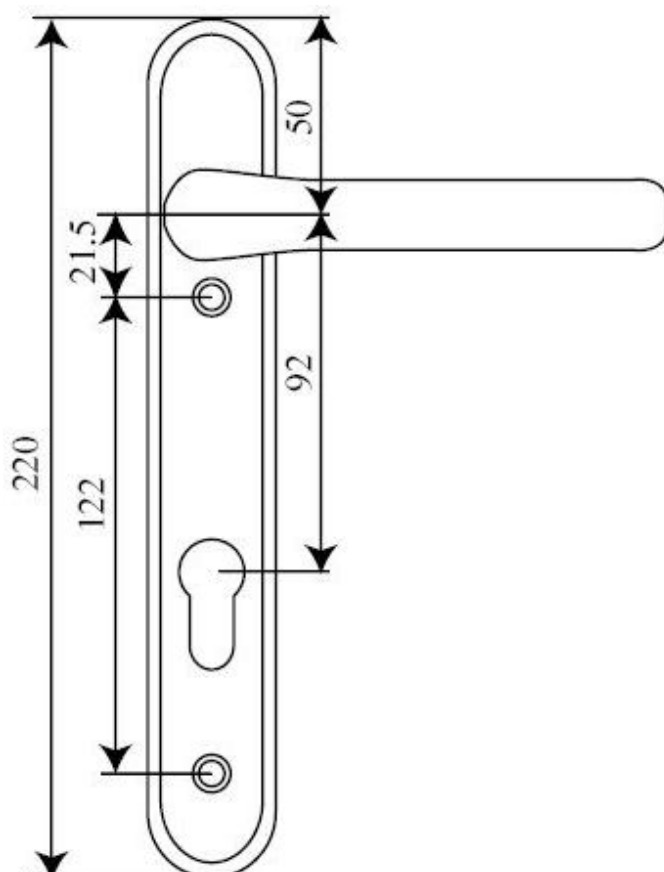

Dummy Handles
(no euro cutout)

White: 1354DUM

Silver: 1352DUM

Gold: 1353DUM

'Blind' Plate
(external backplate only)

White: 1354-BLIND