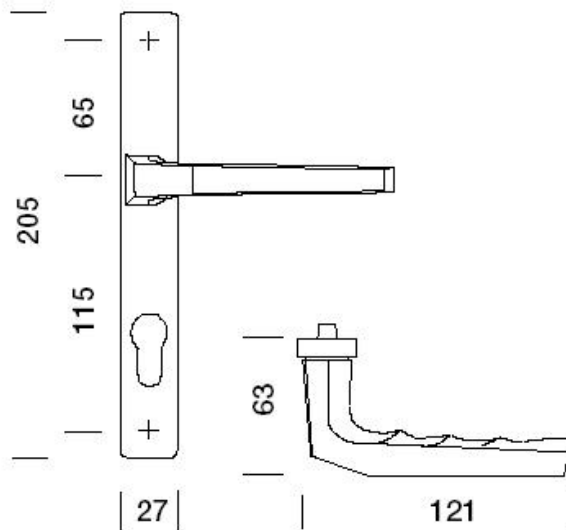

London 113/200LM

'200LF' Lever/Lever
70mm PZ Unsprung
M4 fixings & 7mm spindle
included

White: 1361
Silver: 1360
Gold: 1362
Black: 1361B