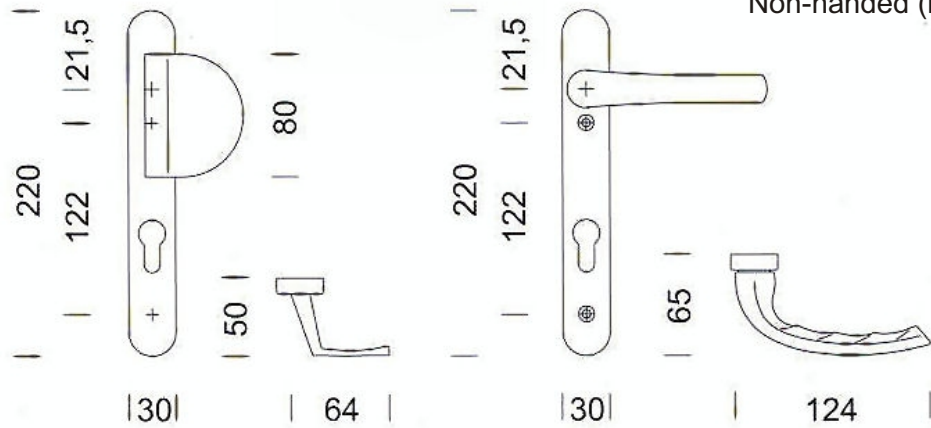

## Tokyo

**Silver: 1364**

**White: 1366**

**Gold: 1365**

92PZ Internal Lever/  
External Pull handle

M6 fixings & Spindle  
included

Unsprung  
8mm spindle  
Non-handed (reversible)