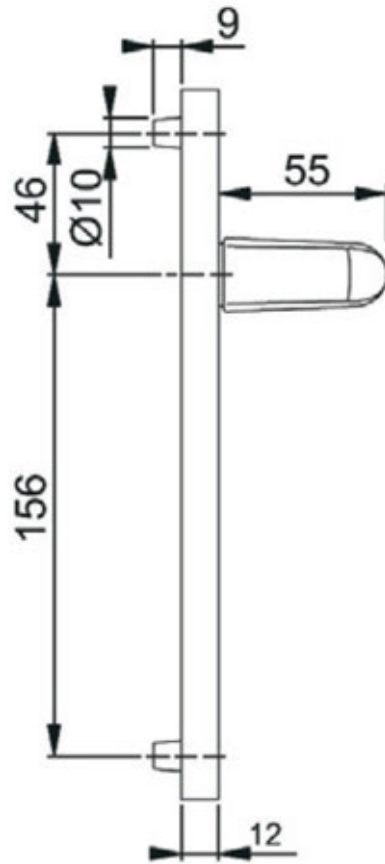

*\*please note that external side of the euro cylinder cannot protrude more than 5mm due to security guard.*

- White RH: P-25-SLD Silver RH: P-27-SLD**
- White LH: P-26-SLD Silver LH: P-28-SLD**

## Atlanta 3640N

Lever/Lever 92mm PZ  
8mm spindle

Does not include M5 fixings,  
spindle or spring cassettes

Supplied as individual  
internal or external sides  
External 70pz pad handle  
also available