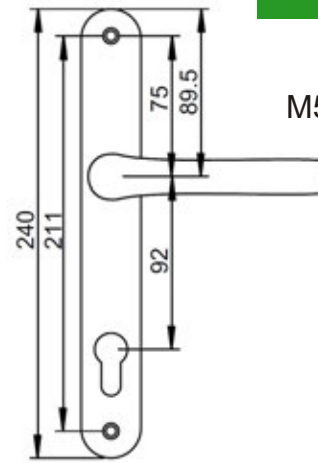

Internal

Inline Lever/Pad 92PZ
M5 Fixings, integrated springs
& spindles Included
211mm fixing centres

- **White:** 2225-WH
- **Silver:** 2225-S
- **Brass:** 2225-BR
- **Chrome:** 2225-CH