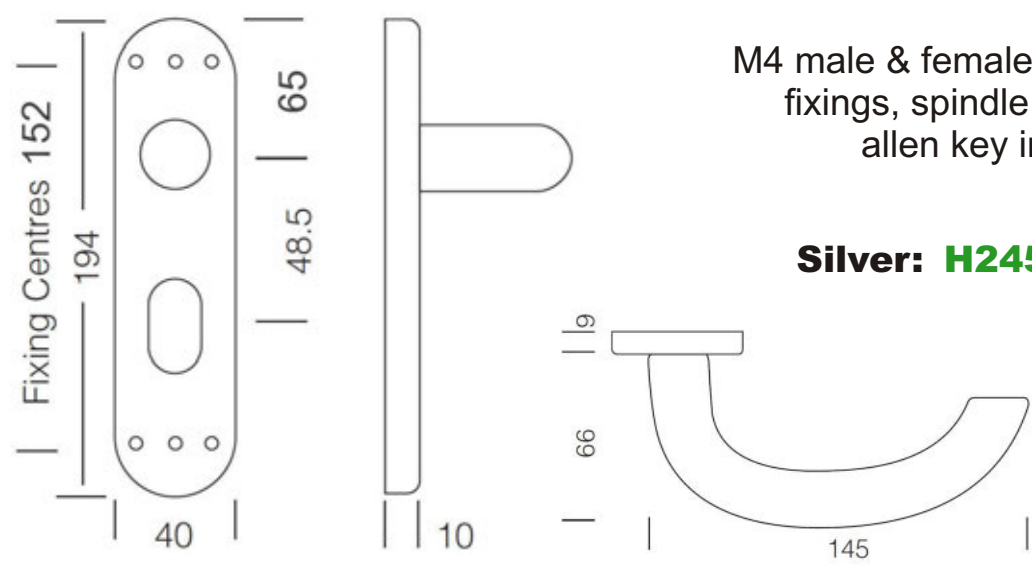

Sprung Lever/Lever
48.5mm PZ

8mm spindle
To suit Oval profile locks

M4 male & female bolt-on
fixings, spindle & 3mm
allen key included

Silver: H2459085