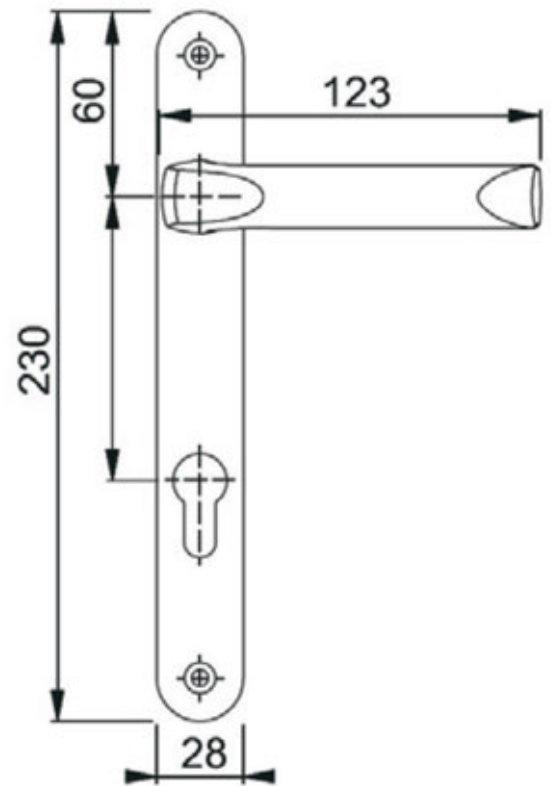

*\*please note that external side of the euro cylinder cannot protrude more than 5mm due to security guard.*

- White RH: P-25-SLD Silver RH: P-27-SLD**
- White LH: P-26-SLD Silver LH: P-28-SLD**

## Atlanta 3640N

Lever/Lever 92mm PZ  
8mm spindle

Does not include M5 fixings,  
spindle or spring cassettes

Supplied as individual  
internal or external sides  
External 70pz pad handle  
also available