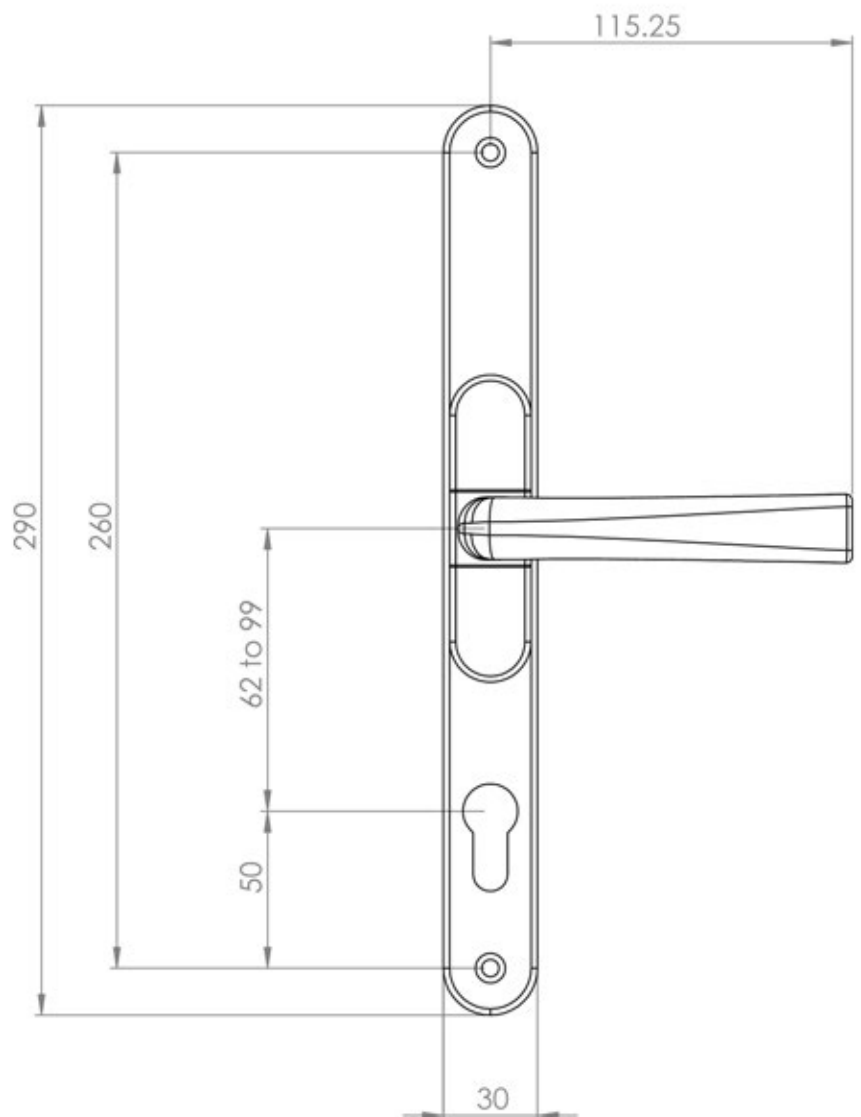

Flexi

Adjustable levers can be moved to suit PZ sizes anywhere between 62mm-99mm

The handles can also be set at offset positions to operate twin-spindle multipoint locks

M5 fixings, spring cassettes & 8mm spindle included.