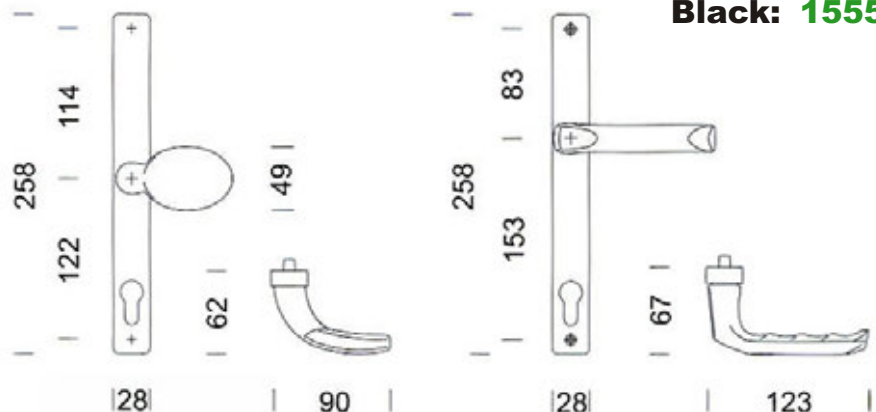

## Tokyo

**Silver: 1364**

**White: 1366**

**Gold: 1365**

92PZ Internal Lever/  
External Pull handle

M6 fixings & Spindle  
included

Unsprung  
8mm spindle  
Non-handed (reversible)