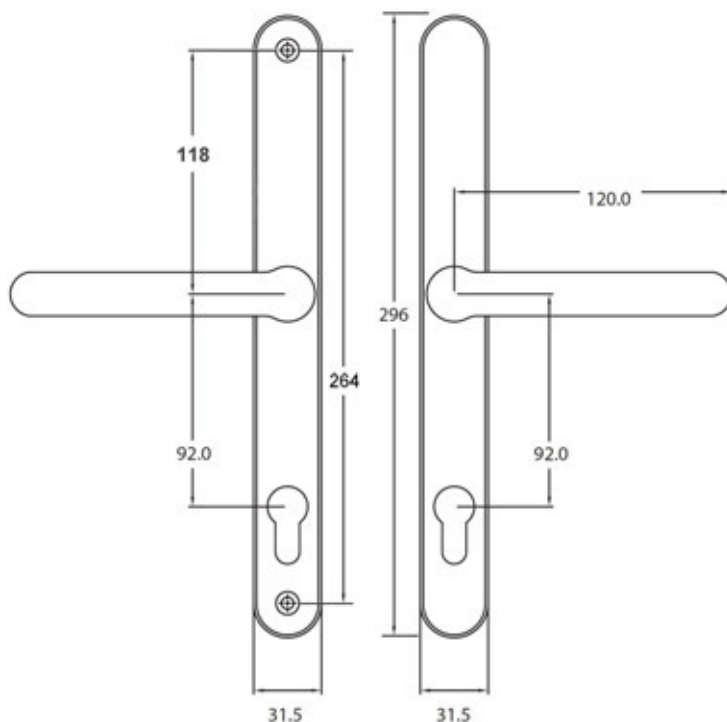

FF Universal

Lever/Lever 92mm PZ

Includes M5 fixings, 8mm
spindle, installation guide
and drilling template.
Handle also features
integrated springs.

White: FFUW
Chrome: FFUCH
Gold: FFUG
Black: FFUB