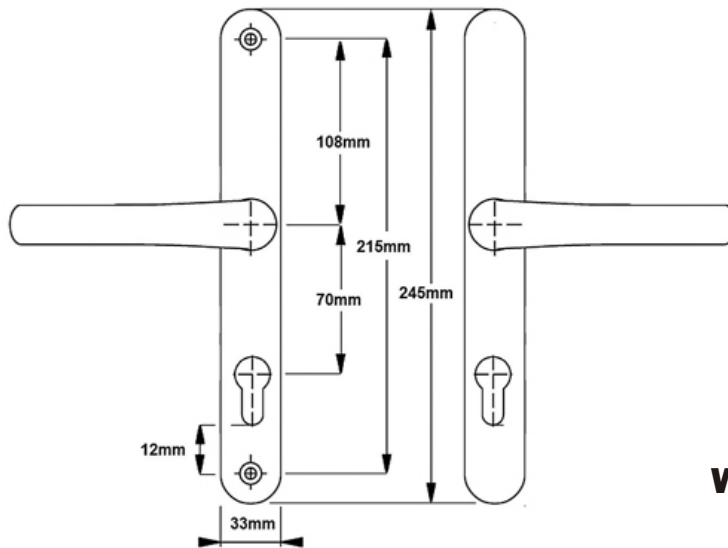

Cego 70PZ

Lever/Lever
70mm PZ
Sprung

M5 fixings &
8mm spindle
included

White: 1197/LL/W