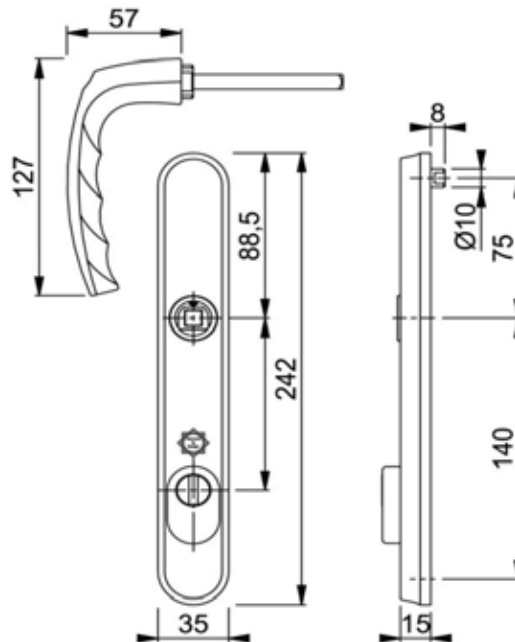

Atlanta Long PAS24

Lever/Lever 92mm PZ
Fixings and spindle kit included

(spindles are non-adjustable and must be ordered in relation to door thickness
44mm, 60mm or 70mm available)

PAS 24 and Secured By Design approved

- **White:** PAS24/7
- **Silver:** PAS24/8
- **Gold:** PAS24/9
- **Black:** PAS24/10
- **Brass:** PAS24/11
- **Chrome:** PAS24/12