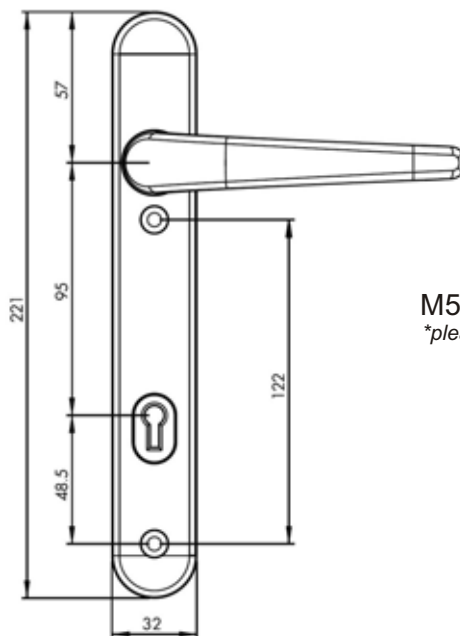

## Millenco 3046 117.5

Lever/Lever 117.5mm PZ  
To suit old style Millenco multipoint locks.

M5 fixings, spring cassettes and 8mm spindle included

**White:** 1384

**Silver:** 1383

**Gold:** 1385