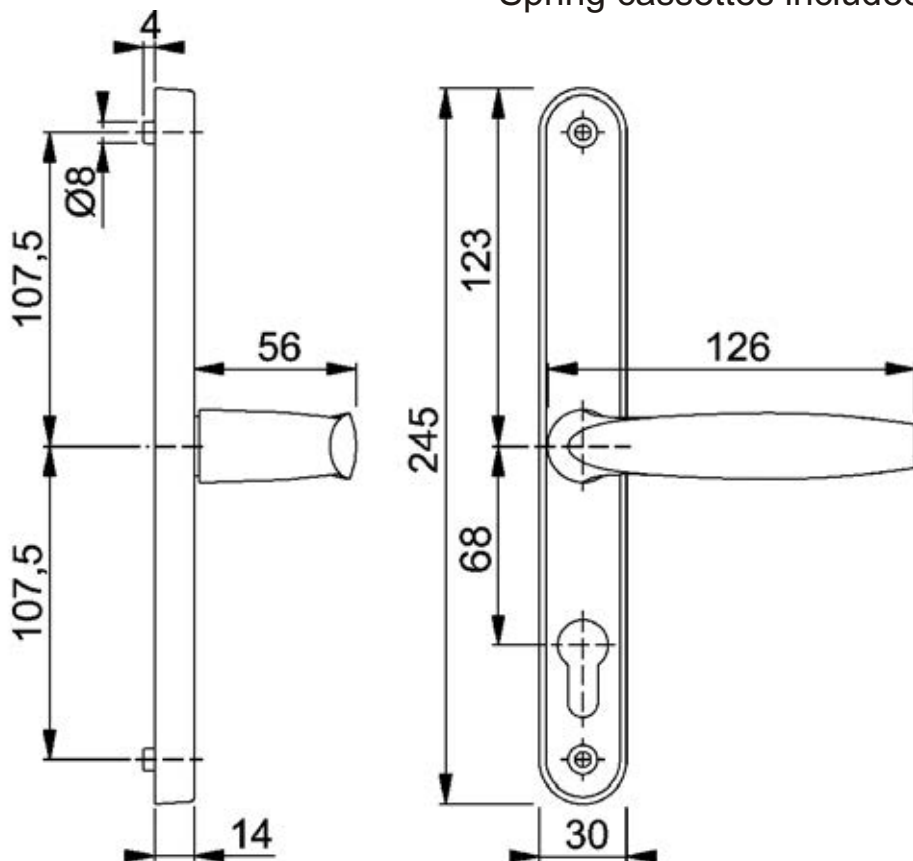

Fullex Brugge 3840N

Sprung Lever/Lever 68PZ
M5 fixings & 8mm spindle Included
Spring cassettes included

Available with or without snib function (operates latch holdback in the lock mechanism)

With Snib

- **White: 151**
- **Silver: 1131**
- **Gold: 1130**
- **Black: 1132**
- **Polished Chrome: 1707**
- **Polished Brass: 511**