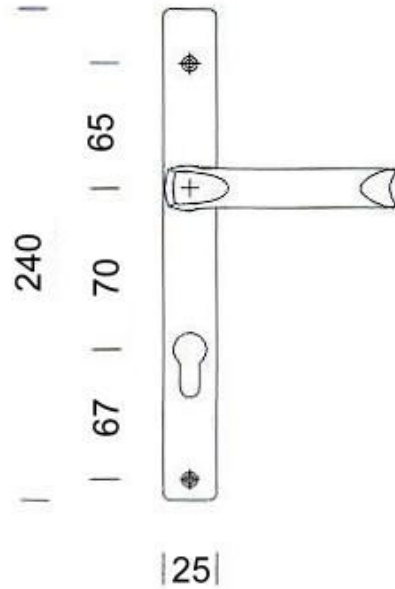

WEKA

Lever/Lever 70mm PZ
Unsprung
M5 fixings & 7mm
spindle included

Silver: 701S
Gold: 701G

Limited stocks remaining

|25|