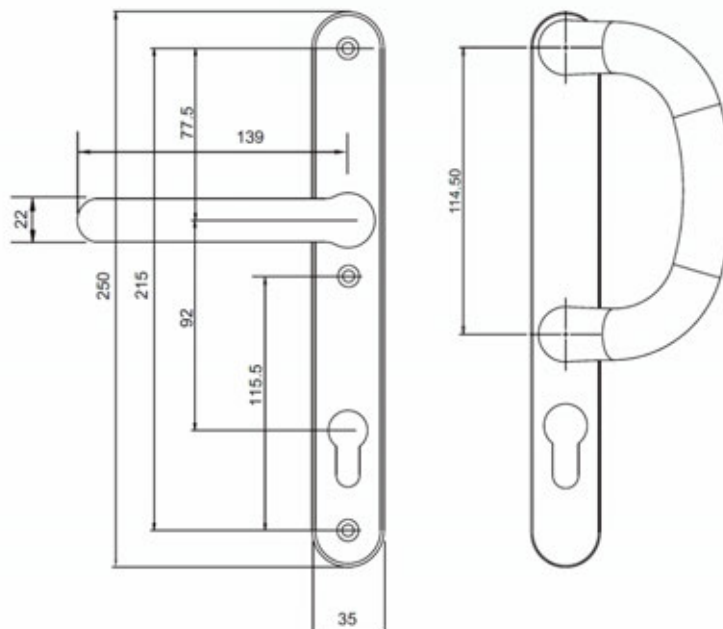

## Heidelberg

Internal Lever/ External 'D' Pull handle  
92PZ

Fixings sold separately (see below)  
Non handed (reversible)

**White: H166/W**

**Gold: H166/G**

**Silver: H166/SS**

**Chrome: H166/C**

**Black: H166/B**