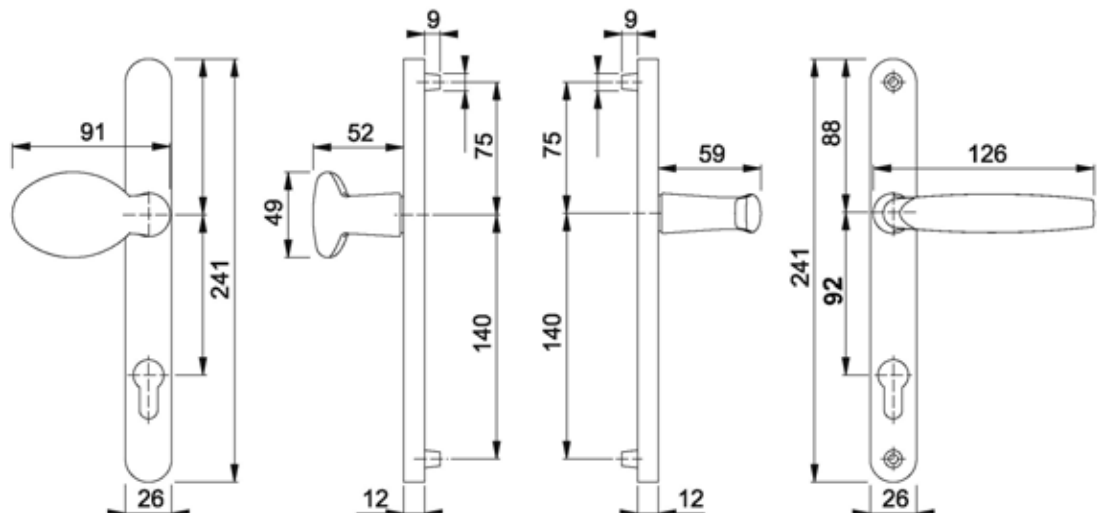

White: ATL21

Silver: ATL19

Gold: ATL20

Black: ATL22

Polished Brass: ATL23

Polished Chrome: ATL24

77G/3830N/1530
Inline Lever/Pad 92PZ

M5 Fixings, 8mm
spindles & 2 spring
cassettes included

215mm fixing centres