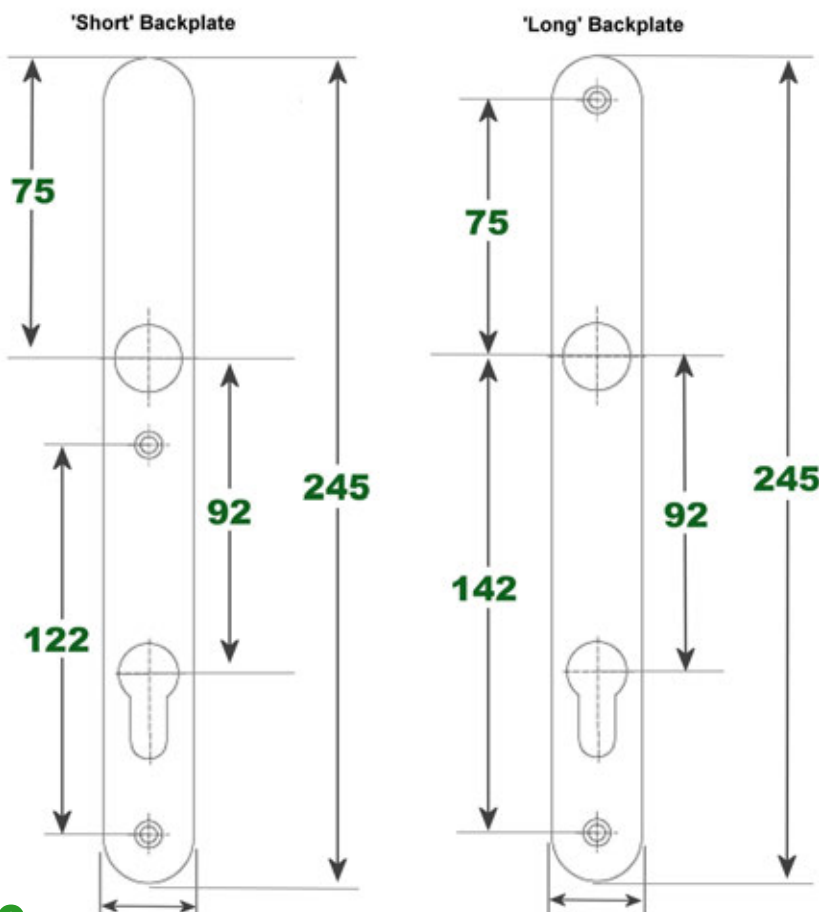

'Short' Backplate

Brushed Brass: ACA01

Satin Chrome: ACA02

Polished Chrome: ACA03

'Long' Backplate

Brushed Brass: ACA04

Satin Chrome: ACA05

Polished Chrome: ACA06