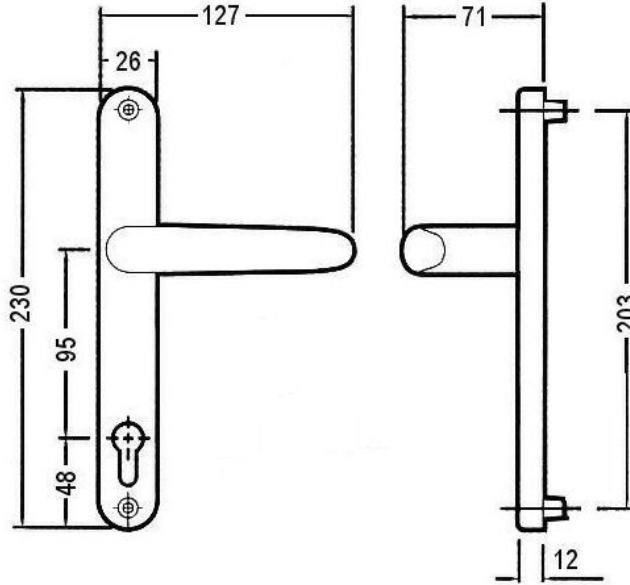

Arizona 95

Atlanta M3640N

Lever/Lever 95mm PZ

M5 fixings, spring cassettes and 8mm spindle included

White: 1384A

Chrome: 1385CA

Gold: 1385A