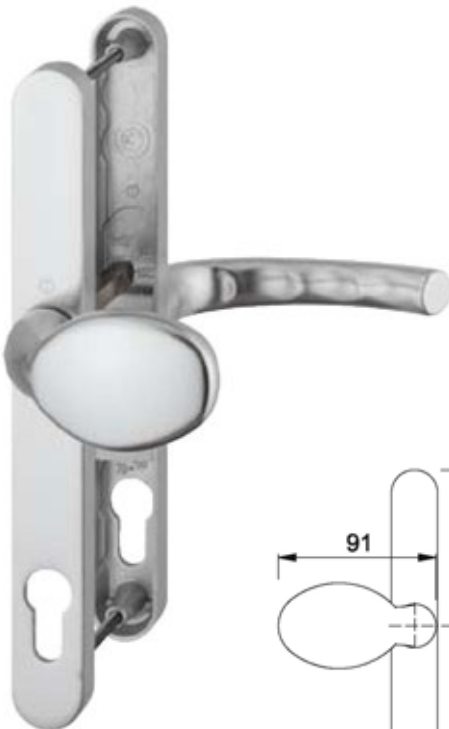

## Atlanta Short 3831N

Inline Lever/Pad 92PZ

122mm fixing centres  
M5 Fixings, 8mm spindle & Spring cassettes included

- White:** ATL09
- Silver:** ATL07
- Gold:** ATL08
- Black:** ATL10
- Polished Brass:** ATL11
- Polished Chrome:** ATL12

## Atlanta Long 3830N

**White:** ATL21

**Silver:** ATL19

**Gold:** ATL20

**Black:** ATL22

**Polished Brass:** ATL23

**Polished Chrome:** ATL24

77G/3830N/1530  
Inline Lever/Pad 92PZ